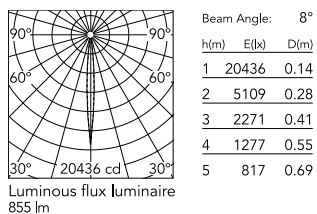

Physical

Colour	Grey
Orientation	Directional
Longitudinal tilting (°)	185
IP internal	66/67

Download

[Mounting instructions](#)  ZIP

Photometric Files

[LDT / IES](#)  ZIP

Technical Drawings

[2D](#)  ZIP

[3D](#)  ZIP

Ecodesign and Energy Labelling

This product contains a light source of energy efficiency class F

Replaceable (LED only) light source by a professional

Schematic light drawing

Photometric

Lighting type	Direct
Light distribution	Symmetric
CCT (K)	4000
CRI>	80
Beam angle C0-180 (°)	8
Beam angle C90-270 (°)	8