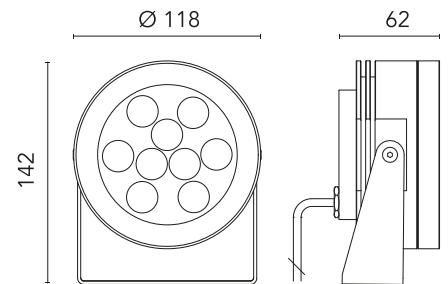

FLOS

FA1052511206 Grey

Aimer 5 Constant Voltage NEW

Designed by FLOS Outdoor

LED source included. Remote electrical power supply 24V dc ON/OFF to be ordered separately. Parallel connection. Equipped with a 2000 mm protruding section of neoprene cable and a kit with crimpable connectors and adhesive heat-shrinkable sleeves that guarantee the tightness of the connection. Fixing bracket included. Extraclear transparent glass. The metal nail for ground installation needs to be ordered separately.

Are you a professional and your project needs consulting and support?

[BOOK AN APPOINTMENT](#)

Main specifications

Mounting	Ceiling, Wall, Ground
Environments	Outdoor wet location
LED type	Power LED
Number of heads	1
Power (W)	14
System power (W)	14
Source flux (lm)	1333
System flux (lm)	855

Physical

Colour	Grey
Orientation	Directional
Longitudinal tilting (°)	185
IP internal	66/67

Download

[Mounting instructions](#)  ZIP

Photometric Files

[LDT / IES](#)  ZIP

Technical Drawings

[2D](#)  ZIP