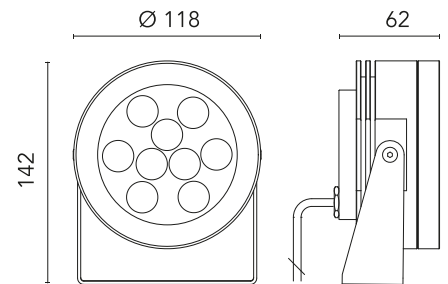

FLOS

FA1052522018 Deep Brown

Aimer 5 Constant Voltage NEW

Designed by FLOS Outdoor

LED source included. Remote electrical power supply 24V dc ON/OFF to be ordered separately. Parallel connection. Equipped with a 2000 mm protruding section of neoprene cable and a kit with crimpable connectors and adhesive heat-shrinkable sleeves that guarantee the tightness of the connection. Fixing bracket included. Extraclear transparent glass. The metal nail for ground installation needs to be ordered separately.

Are you a professional and your project needs consulting and support?

[BOOK AN APPOINTMENT](#)

Main specifications

Mounting	Ceiling, Wall, Ground
Environments	Outdoor wet location
LED type	Power LED
Number of heads	1
Power (W)	14
System power (W)	14
Source flux (lm)	1164
System flux (lm)	730

Physical

Colour	Deep Brown
Orientation	Directional
Longitudinal tilting (°)	185
IP internal	66/67

Download

[Mounting instructions](#) ZIP

Photometric Files

[LDT / IES](#) ZIP

Technical Drawings

[2D](#) ZIP