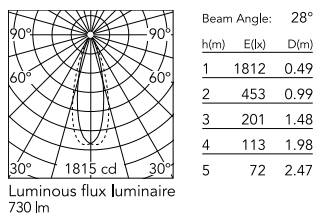

Physical

Colour	Deep Brown
Orientation	Directional
Longitudinal tilting (°)	185
IP internal	66/67

Download

[Mounting instructions](#) ZIP

Photometric Files

[LDT / IES](#) ZIP

Technical Drawings

[2D](#) ZIP

[3D](#) ZIP

Ecodesign and Energy Labelling

This product contains a light source of energy efficiency class F

Replaceable (LED only) light source by a professional

Schematic light drawing

Photometric

Lighting type	Direct
Light distribution	Symmetric
CCT (K)	2700
CRI>	80
Beam angle C0-180 (°)	30
Beam angle C90-270 (°)	30