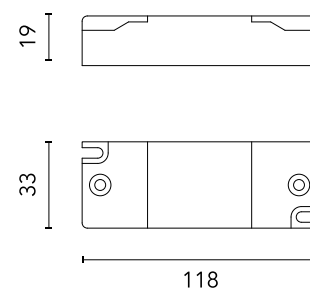

Physical

Trim ☐ No

Electrical

Emergency type ☐ No