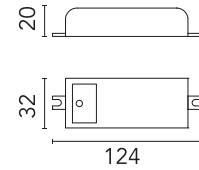

Are you a professional and your project needs consulting and support?

BOOK AN APPOINTMENT