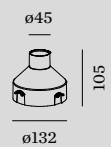

ALWAYS USE

recessed ground housing | plastic

137 $\text{TL}110$