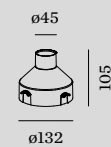

OPTIONAL

recessed ground housing | plastic

137 $\text{TL}110$