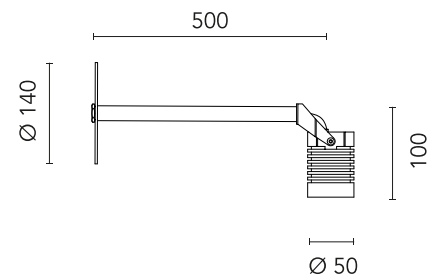

## Aimer 2 Wall 500 NEW

Designed by FLOS Outdoor

LED source included. Remote electrical power supply 24V dc ON/OFF to be ordered separately. Equipped with a 2000 mm protruding section of neoprene cable and a 2-pole and 3-way connection box with H2O STOP system that guarantee the tightness of the connection. Extraclear transparent glass. Metal nail for ground installation included. Dimmable version available upon request.

### Main specifications

Mounting	Ceiling, Wall
Environments	Outdoor wet location
LED type	Power LED
Number of heads	1
Power (W)	2.2
System power (W)	3.4
Source flux (lm)	224
System flux (lm)	155