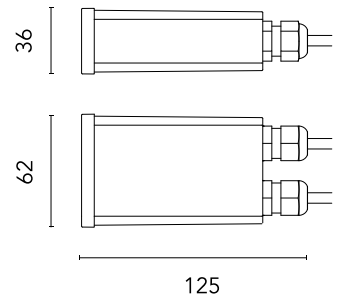

# FLOS

FA235 Black

**Power supply 8W/110÷240V - 24Vdc IP67 Class II selv. Eq.**

Are you a professional and your project needs consulting and support?

[BOOK AN APPOINTMENT](#)

## Physical

Colour	Black
IP internal	67