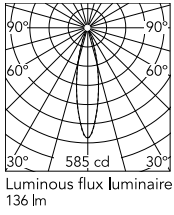

Schematic light drawing

h(m)	E(lx)	D(m)
1	585	0.41
2	146	0.82
3	65	1.23
4	37	1.64
5	23	2.05

Photometric

Lighting type	Direct
Light distribution	Symmetric
CCT (K)	4000
CRI>	80
Beam angle C0-180 (°)	24
Beam angle C90-270 (°)	24

Electrical

Insulation class	III
Main voltage (Vac)	24
Driver	Remote excluded
Dimmable	No
Dimming type	Non Dimmable
Emergency type	No

Notes

Dimmable version on request