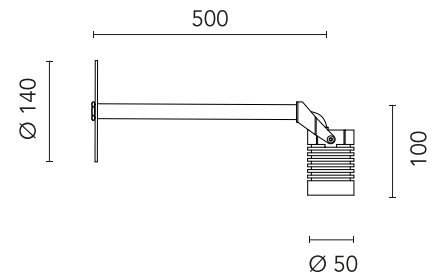

FLOS

FA51306218 Deep Brown

Aimer 2 Wall 500 NEW

Designed by FLOS Outdoor

LED source included. Remote electrical power supply 24V dc ON/OFF to be ordered separately. Equipped with a 2000 mm protruding section of neoprene cable and a 2-pole and 3-way connection box with H2O STOP system that guarantee the tightness of the connection. Extraclear transparent glass. Metal nail for ground installation included. Dimmable version available upon request.

Are you a professional and your project needs consulting and support?

[BOOK AN APPOINTMENT](#)

Main specifications

Mounting	Ceiling, Wall
Environments	Outdoor wet location
LED type	Power LED
Number of heads	1
Power (W)	2.2
System power (W)	3.4
Source flux (lm)	224
System flux (lm)	136

Physical

Colour	Deep Brown
Orientation	Directional
Longitudinal tilting (°)	174
IP internal	65

Download

[Mounting instructions](#)  ZIP

Photometric Files

[LDT / IES](#)  ZIP

Technical Drawings

[2D](#)  ZIP