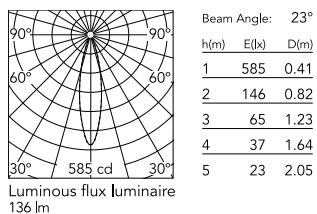

Physical

Colour	Grey
Orientation	Directional
Longitudinal tilting (°)	174
IP internal	65

Download

[Mounting instructions](#)  ZIP

Photometric Files

[LDT / IES](#)  ZIP

Technical Drawings

[2D](#)  ZIP

[3D](#)  ZIP

Ecodesign and Energy Labelling

This product contains a light source of energy efficiency class F

Schematic light drawing

Photometric

Lighting type	Direct
Light distribution	Symmetric
CCT (K)	4000
CRI>	80
Beam angle C0-180 (°)	24
Beam angle C90-270 (°)	24