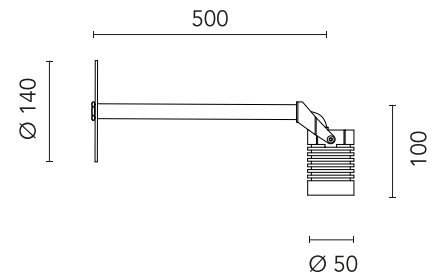

FLOS

FA51306206 Grey

Aimer 2 Wall 500 NEW

Designed by FLOS Outdoor

LED source included. Remote electrical power supply 24V dc ON/OFF to be ordered separately. Equipped with a 2000 mm protruding section of neoprene cable and a 2-pole and 3-way connection box with H2O STOP system that guarantee the tightness of the connection. Extraclear transparent glass. Metal nail for ground installation included. Dimmable version available upon request.

Are you a professional and your project needs consulting and support?

[BOOK AN APPOINTMENT](#)

Main specifications

Mounting	Ceiling, Wall
Environments	Outdoor wet location
LED type	Power LED
Number of heads	1
Power (W)	2.2
System power (W)	3.4
Source flux (lm)	224
System flux (lm)	136

Physical

Colour	Grey
Orientation	Directional
Longitudinal tilting (°)	174
IP internal	65

Download

[Mounting instructions](#)  ZIP

Photometric Files

[LDT / IES](#)  ZIP

Technical Drawings

[2D](#)  ZIP

[3D](#)  ZIP

Ecodesign and Energy Labelling

This product contains a light source of energy efficiency class F

Schematic light drawing

Photometric

Lighting type	Direct
Light distribution	Symmetric
CCT (K)	4000
CRI>	80
Beam angle C0-180 (°)	24
Beam angle C90-270 (°)	24