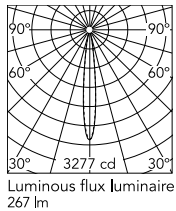

Schematic light drawing

h(m)	E(lx)	D(m)
1	3277	0.22
2	819	0.44
3	364	0.67
4	205	0.89
5	131	1.11

Photometric

Lighting type	Direct
Light distribution	Symmetric
CCT (K)	3000
CRI>	80
Beam angle C0-180 (°)	12
Beam angle C90-270 (°)	12

Electrical

Insulation class	III
Main voltage (Vac)	24
Driver	Remote excluded
Dimmable	No
Dimming type	Non Dimmable
Emergency type	No

Notes

Dimmable version on request