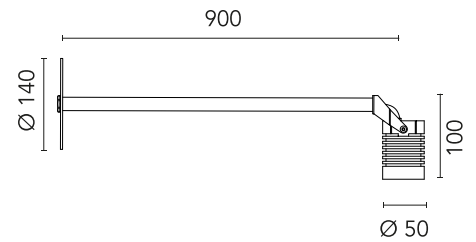

FLOS

FA51306612 Forest Green

Aimer 2 Wall 900 NEW

Designed by FLOS Outdoor

LED source included. Remote electrical power supply 24V dc ON/OFF to be ordered separately. Equipped with a 2000 mm protruding section of neoprene cable and a 2-pole and 3-way connection box with H2O STOP system that guarantee the tightness of the connection. Extraclear transparent glass. Metal nail for ground installation included. Dimmable version available upon request.

Are you a professional and your project needs consulting and support?

[BOOK AN APPOINTMENT](#)

Main specifications

Mounting	Ceiling, Wall
Environments	Outdoor wet location
LED type	Power LED
Number of heads	1
Power (W)	2.2
System power (W)	3.4
Source flux (lm)	149
System flux (lm)	224