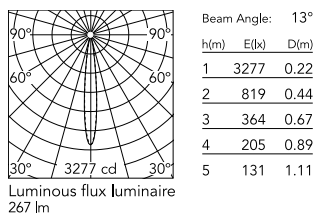

Physical

Colour	Deep Brown
Orientation	Directional
Longitudinal tilting (°)	174
IP internal	65

Download

[Mounting instructions](#)  ZIP

Photometric Files

[LDT / IES](#)  ZIP

Technical Drawings

[2D](#)  ZIP

[3D](#)  ZIP

Ecodesign and Energy Labelling

This product contains a light source of energy efficiency class F

Schematic light drawing

Photometric

Lighting type	Direct
Light distribution	Symmetric
CCT (K)	3000
CRI>	80
Beam angle C0-180 (°)	12
Beam angle C90-270 (°)	12