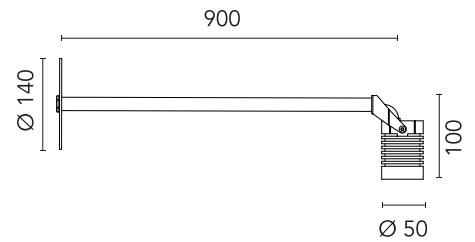

FLOS

FA51306618 Deep Brown

Aimer 2 Wall 900 NEW

Designed by FLOS Outdoor

LED source included. Remote electrical power supply 24V dc ON/OFF to be ordered separately. Equipped with a 2000 mm protruding section of neoprene cable and a 2-pole and 3-way connection box with H2O STOP system that guarantee the tightness of the connection. Extraclear transparent glass. Metal nail for ground installation included. Dimmable version available upon request.

Are you a professional and your project needs consulting and support?

[BOOK AN APPOINTMENT](#)

Main specifications

Mounting	Ceiling, Wall
Environments	Outdoor wet location
LED type	Power LED
Number of heads	1
Power (W)	2.2
System power (W)	3.4
Source flux (lm)	149
System flux (lm)	224

Physical

Colour	Deep Brown
Orientation	Directional
Longitudinal tilting (°)	174
IP internal	65

Download

[Mounting instructions](#)  ZIP

Photometric Files

[LDT / IES](#)  ZIP

Technical Drawings

[2D](#)  ZIP

[3D](#)  ZIP

Ecodesign and Energy Labelling

This product contains a light source of energy efficiency class F

Schematic light drawing

Photometric

Lighting type	Direct
Light distribution	Symmetric
CCT (K)	3000
CRI>	80
Beam angle C0-180 (°)	12
Beam angle C90-270 (°)	12