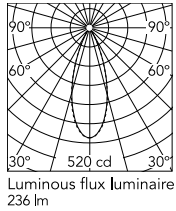

Schematic light drawing

h(m)	E(lx)	D(m)
1	520	0.66
2	130	1.31
3	58	1.97
4	33	2.63
5	21	3.28

Photometric

Lighting type	Direct
Light distribution	Symmetric
CCT (K)	3000
CRI>	80
Beam angle C0-180 (°)	24
Beam angle C90-270 (°)	24

Electrical

Insulation class	III
Main voltage (Vac)	24
Driver	Remote excluded
Dimmable	No
Dimming type	Non Dimmable
Emergency type	No

Notes

Dimmable version on request