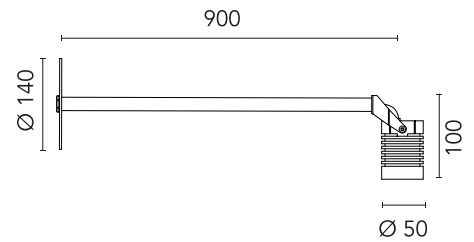

FLOS

FA51306912 Forest Green

Aimer 2 Wall 900 NEW

Designed by FLOS Outdoor

LED source included. Remote electrical power supply 24V dc ON/OFF to be ordered separately. Equipped with a 2000 mm protruding section of neoprene cable and a 2-pole and 3-way connection box with H2O STOP system that guarantee the tightness of the connection. Extraclear transparent glass. Metal nail for ground installation included. Dimmable version available upon request.

Are you a professional and your project needs consulting and support?

[BOOK AN APPOINTMENT](#)

Main specifications

Mounting	Ceiling, Wall
Environments	Outdoor wet location
LED type	Power LED
Number of heads	1
Power (W)	2.2
System power (W)	3.4
Source flux (lm)	215
System flux (lm)	131