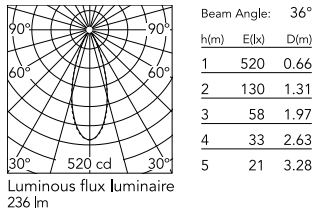

Physical

Colour	Anthracite
Orientation	Directional
Longitudinal tilting (°)	174
IP internal	65

Download

[Mounting instructions](#)  ZIP

Photometric Files

[LDT / IES](#)  ZIP

Technical Drawings

[2D](#)  ZIP

[3D](#)  ZIP

Ecodesign and Energy Labelling

This product contains a light source of energy efficiency class F

Schematic light drawing

Photometric

Lighting type	Direct
Light distribution	Symmetric
CCT (K)	3000
CRI>	80
Beam angle C0-180 (°)	24
Beam angle C90-270 (°)	24