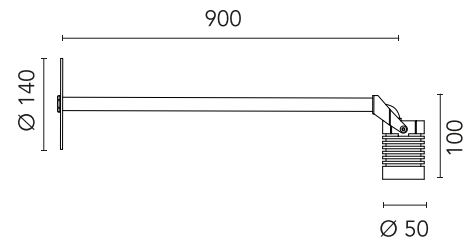

FLOS

FA51306933 Anthracite

Aimer 2 Wall 900 NEW

Designed by FLOS Outdoor

LED source included. Remote electrical power supply 24V dc ON/OFF to be ordered separately. Equipped with a 2000 mm protruding section of neoprene cable and a 2-pole and 3-way connection box with H2O STOP system that guarantee the tightness of the connection. Extraclear transparent glass. Metal nail for ground installation included. Dimmable version available upon request.

Are you a professional and your project needs consulting and support?

[BOOK AN APPOINTMENT](#)

Main specifications

Mounting	Ceiling, Wall
Environments	Outdoor wet location
LED type	Power LED
Number of heads	1
Power (W)	2.2
System power (W)	3.4
Source flux (lm)	215
System flux (lm)	131

Physical

Colour	Anthracite
Orientation	Directional
Longitudinal tilting (°)	174
IP internal	65

Download

[Mounting instructions](#)  ZIP

Photometric Files

[LDT / IES](#)  ZIP

Technical Drawings

[2D](#)  ZIP

[3D](#)  ZIP

Ecodesign and Energy Labelling

This product contains a light source of energy efficiency class F

Schematic light drawing

Photometric

Lighting type	Direct
Light distribution	Symmetric
CCT (K)	3000
CRI>	80
Beam angle C0-180 (°)	24
Beam angle C90-270 (°)	24