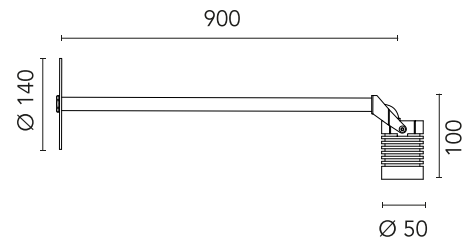

FLOS

FA51306812 Forest Green

Aimer 2 Wall 900 NEW

Designed by FLOS Outdoor

LED source included. Remote electrical power supply 24V dc ON/OFF to be ordered separately. Equipped with a 2000 mm protruding section of neoprene cable and a 2-pole and 3-way connection box with H2O STOP system that guarantee the tightness of the connection. Extraclear transparent glass. Metal nail for ground installation included. Dimmable version available upon request.

Are you a professional and your project needs consulting and support?

[BOOK AN APPOINTMENT](#)

Main specifications

Mounting	Ceiling, Wall
Environments	Outdoor wet location
LED type	Power LED
Number of heads	1
Power (W)	2.2
System power (W)	3.4
Source flux (lm)	224
System flux (lm)	136

Physical

Colour	Forest Green
Orientation	Directional
Longitudinal tilting (°)	174
IP internal	65

Download

[Mounting instructions](#)  ZIP

Photometric Files

[LDT / IES](#)  ZIP

Technical Drawings

[2D](#)  ZIP

[3D](#)  ZIP

Ecodesign and Energy Labelling

This product contains a light source of energy efficiency class F

Schematic light drawing

Photometric

Lighting type	Direct
Light distribution	Symmetric
CCT (K)	4000
CRI>	80
Beam angle C0-180 (°)	24
Beam angle C90-270 (°)	24