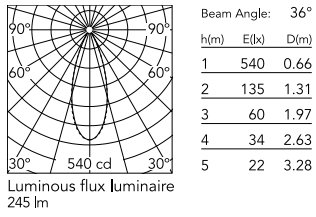

Physical

Colour	Forest Green
Orientation	Directional
Longitudinal tilting (°)	174
IP internal	65

Download

[Mounting instructions](#)  ZIP

Photometric Files

[LDT / IES](#)  ZIP

Technical Drawings

[2D](#)  ZIP

[3D](#)  ZIP

Ecodesign and Energy Labelling

This product contains a light source of energy efficiency class F

Schematic light drawing

Photometric

Lighting type	Direct
Light distribution	Symmetric
CCT (K)	4000
CRI>	80
Beam angle C0-180 (°)	24
Beam angle C90-270 (°)	24