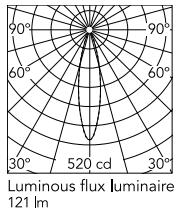

Schematic light drawing

h(m)	E(lx)	D(m)
1	520	0.41
2	130	0.82
3	58	1.23
4	32	1.64
5	21	2.05

Photometric

Lighting type	Direct
Light distribution	Symmetric
CCT (K)	2700
CRI>	80
Beam angle C0-180 (°)	24
Beam angle C90-270 (°)	24

Electrical

Insulation class	III
Main voltage (Vac)	24
Driver	Remote excluded
Dimmable	No
Dimming type	Non Dimmable
Emergency type	No

Notes

Dimmable version on request