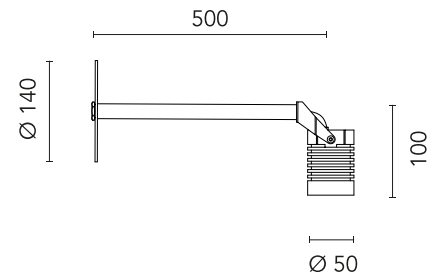

FLOS

FA51309818 Deep Brown

Aimer 2 Wall 500 NEW

Designed by FLOS Outdoor

LED source included. Remote electrical power supply 24V dc ON/OFF to be ordered separately. Equipped with a 2000 mm protruding section of neoprene cable and a 2-pole and 3-way connection box with H2O STOP system that guarantee the tightness of the connection. Extraclear transparent glass. Metal nail for ground installation included. Dimmable version available upon request.

Are you a professional and your project needs consulting and support?

[BOOK AN APPOINTMENT](#)

Main specifications

Mounting	Ceiling, Wall
Environments	Outdoor wet location
LED type	Power LED
Number of heads	1
Power (W)	2.2
System power (W)	3.4
Source flux (lm)	199
System flux (lm)	121

Physical

Colour	Deep Brown
Orientation	Directional
Longitudinal tilting (°)	174
IP internal	65

Download

[Mounting instructions](#) ZIP

Photometric Files

[LDT / IES](#) ZIP

Technical Drawings

[2D](#) ZIP