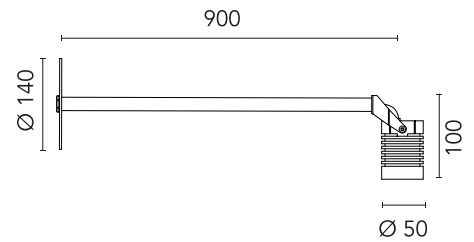

FLOS

FA51310033 Anthracite

Aimer 2 Wall 900 NEW

Designed by FLOS Outdoor

LED source included. Remote electrical power supply 24V dc ON/OFF to be ordered separately. Equipped with a 2000 mm protruding section of neoprene cable and a 2-pole and 3-way connection box with H2O STOP system that guarantee the tightness of the connection. Extraclear transparent glass. Metal nail for ground installation included. Dimmable version available upon request.

Are you a professional and your project needs consulting and support?

[BOOK AN APPOINTMENT](#)

Main specifications

Mounting	Ceiling, Wall
Environments	Outdoor wet location
LED type	Power LED
Number of heads	1
Power (W)	2.2
System power (W)	3.4
Source flux (lm)	199
System flux (lm)	138

Physical

Colour	Anthracite
Orientation	Directional
Longitudinal tilting (°)	174
IP internal	65

Download

Mounting instructions [↓ ZIP](#)

Photometric Files

LDT / IES [↓ ZIP](#)

Technical Drawings

2D [↓ ZIP](#)

3D [↓ ZIP](#)

Ecodesign and Energy Labelling

This product contains a light source of energy efficiency class F

Schematic light drawing

Photometric

Lighting type	Direct
Light distribution	Symmetric
CCT (K)	2700
CRI>	80
Beam angle C0-180 (°)	12
Beam angle C90-270 (°)	12