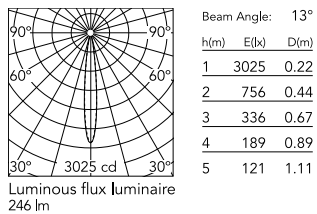

Physical

Colour	Anthracite
Orientation	Directional
Longitudinal tilting (°)	174
IP internal	65

Download

Mounting instructions [↓ ZIP](#)

Photometric Files

LDT / IES [↓ ZIP](#)

Technical Drawings

2D [↓ ZIP](#)

3D [↓ ZIP](#)

Ecodesign and Energy Labelling

This product contains a light source of energy efficiency class F

Schematic light drawing

Photometric

Lighting type	Direct
Light distribution	Symmetric
CCT (K)	2700
CRI>	80
Beam angle C0-180 (°)	12
Beam angle C90-270 (°)	12