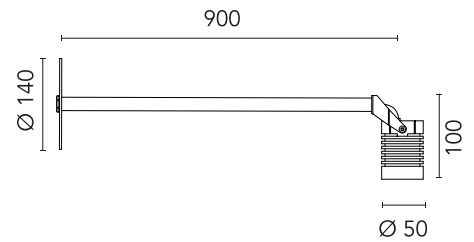

LED source included. Remote electrical power supply 24V dc ON/OFF to be ordered separately. Equipped with a 2000 mm protruding section of neoprene cable and a 2-pole and 3-way connection box with H2O STOP system that guarantee the tightness of the connection. Extraclear transparent glass. Metal nail for ground installation included. Dimmable version available upon request.