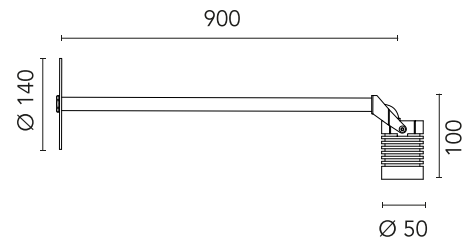

LED source included. Remote electrical power supply 24V dc ON/OFF to be ordered separately. Equipped with a 2000 mm protruding section of neoprene cable and a 2-pole and 3-way connection box with H2O STOP system that guarantee the tightness of the connection. Extraclear transparent glass. Metal nail for ground installation included. Dimmable version available upon request.