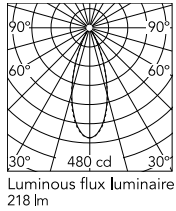

Schematic light drawing

h(m)	E(lx)	D(m)
1	480	0.66
2	120	1.31
3	53	1.97
4	30	2.63
5	19	3.28

Photometric

Lighting type	Direct
Light distribution	Symmetric
CCT (K)	2700
CRI>	80
Beam angle C0-180 (°)	24
Beam angle C90-270 (°)	24

Electrical

Insulation class	III
Main voltage (Vac)	24
Driver	Remote excluded
Dimmable	No
Dimming type	Non Dimmable
Emergency type	No

Notes

Dimmable version on request