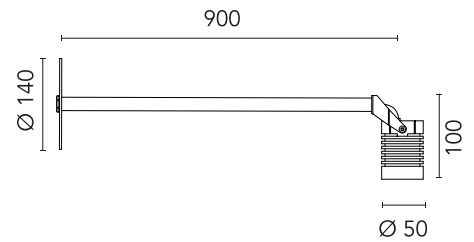

FLOS

FA51310212 Forest Green

Aimer 2 Wall 900 NEW

Designed by FLOS Outdoor

LED source included. Remote electrical power supply 24V dc ON/OFF to be ordered separately. Equipped with a 2000 mm protruding section of neoprene cable and a 2-pole and 3-way connection box with H2O STOP system that guarantee the tightness of the connection. Extraclear transparent glass. Metal nail for ground installation included. Dimmable version available upon request.

Are you a professional and your project needs consulting and support?

[BOOK AN APPOINTMENT](#)

Main specifications

Mounting	Ceiling, Wall
Environments	Outdoor wet location
LED type	Power LED
Number of heads	1
Power (W)	2.2
System power (W)	3.4
Source flux (lm)	199
System flux (lm)	121