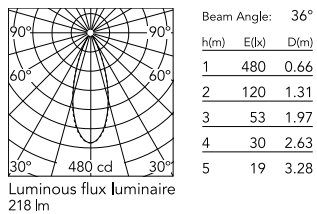

Physical

Colour	Deep Brown
Orientation	Directional
Longitudinal tilting (°)	174
IP internal	65

Download

[Mounting instructions](#)  ZIP

Photometric Files

[LDT / IES](#)  ZIP

Technical Drawings

[2D](#)  ZIP

[3D](#)  ZIP

Ecodesign and Energy Labelling

This product contains a light source of energy efficiency class F

Schematic light drawing

Photometric

Lighting type	Direct
Light distribution	Symmetric
CCT (K)	2700
CRI>	80
Beam angle C0-180 (°)	24
Beam angle C90-270 (°)	24