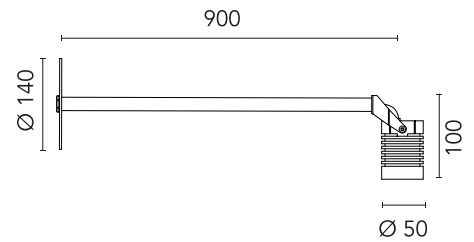

FLOS

FA51310218 Deep Brown

Aimer 2 Wall 900 NEW

Designed by FLOS Outdoor

LED source included. Remote electrical power supply 24V dc ON/OFF to be ordered separately. Equipped with a 2000 mm protruding section of neoprene cable and a 2-pole and 3-way connection box with H2O STOP system that guarantee the tightness of the connection. Extraclear transparent glass. Metal nail for ground installation included. Dimmable version available upon request.

Are you a professional and your project needs consulting and support?

[BOOK AN APPOINTMENT](#)

Main specifications

Mounting	Ceiling, Wall
Environments	Outdoor wet location
LED type	Power LED
Number of heads	1
Power (W)	2.2
System power (W)	3.4
Source flux (lm)	199
System flux (lm)	121

Physical

Colour	Deep Brown
Orientation	Directional
Longitudinal tilting (°)	174
IP internal	65

Download

[Mounting instructions](#)  ZIP

Photometric Files

[LDT / IES](#)  ZIP

Technical Drawings

[2D](#)  ZIP

[3D](#)  ZIP

Ecodesign and Energy Labelling

This product contains a light source of energy efficiency class F

Schematic light drawing

Photometric

Lighting type	Direct
Light distribution	Symmetric
CCT (K)	2700
CRI>	80
Beam angle C0-180 (°)	24
Beam angle C90-270 (°)	24