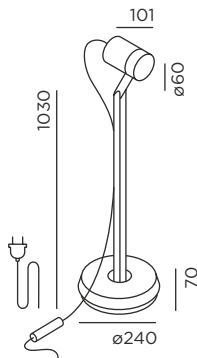

**Material:**  
Kopf: Aluminiumguss  
pulverbeschichtet  
Stab: Edelstahl  
pulverbeschichtet  
Fuß: Eisenguss  
pulverbeschichtet  
Klarglas

**Schutzart:**  
IP65

**Lichtrichtung:**

**light technology:**  
230V Power LED  
2700K  
L70/50.000 h

reflector: flood  
beam angle 38°

dimmable

**connection:**  
3 m supply cable  
(05RN8-F 3GO,75 mm²)  
incl. safety plug ready  
to connect

[piek lettura controller:  
incl. controller]

movable

**material:**  
head: aluminium die-casting  
powder-coated  
pole: stainless steel  
powder-coated  
base: iron casting  
powder-coated  
clear glass

protection class:  
IP65

light direction:

**piek lettura**

Farbe colour	Art.-Nr. item no.	Systemleistung system performance
 anthracite RAL 7016	92075-27-AN	6 W/220 lm
 cool brown	92075-27-CB	6 W/220 lm
 deep black RAL 9005	92075-27-BL	6 W/220 lm

**piek lettura controller**

 anthracite RAL 7016	92075-27-AN-CONT	6 W/220 lm
 cool brown	92075-27-CB-CONT	6 W/220 lm
 deep black RAL 9005	92075-27-BL-CONT	6 W/220 lm

Größe in mm  
size in mm

+ **Optional mit piek cover.**  
with piek cover as an option