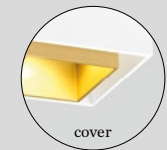

OPTIONAL

inner reflector max. 10W
polycarbonate

CODE
911211W1
911211G1
911211M1
911211B1

inner cover max. 10W
aluminium

CODE
911011W1
911011G1
911011M1
911011B1

reflector

cover

phase-cut dim