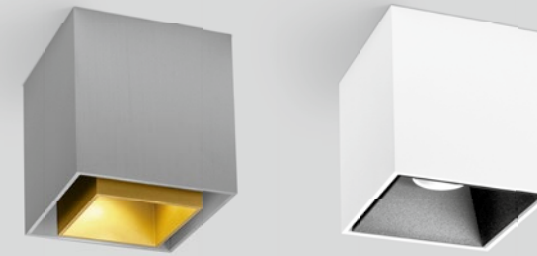

BOX

Ceiling surface

1.0 LED

LED COB 8W | dimmable
220-240VAC | 50-60Hz
aluminium

IP20 21° SDCM3 L70|50K 0.74kg

1.0 PAR16

PAR16 max. 12W | GU10
100-240VAC | 50-60Hz
aluminium

IP20 0.66kg

OPTIONAL

inner reflector max. 10W
polycarbonate

CODE
911211W1
911211G1
911211M1
911211B1

inner cover max. 10W
aluminium

CODE
911011W1
911011G1
911011M1
911011B1

reflector

cover

phase-cut dim