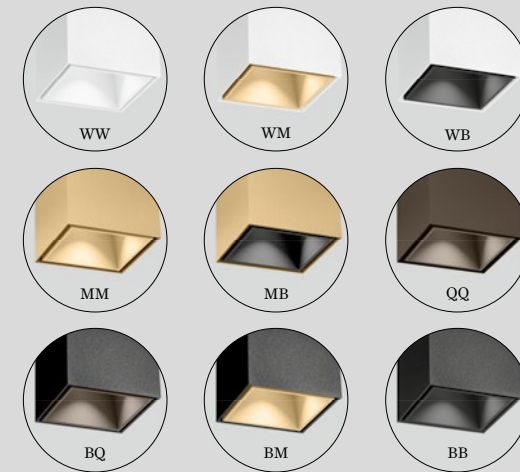

PRIVATE RESIDENCE | JACO GOUDRIAAN THE NETHERLANDS

BOX mini

Ceiling surface

new

1.0 LED

LED LED COB 8W | phase-cut dim
220-240VAC | 50-60Hz
incl. driver | aluminium

IP20 \star 25° SDCM2 L80|55K 0.24kg

	CODE
	258154WW_
	258154WM_
	258154WB_
	258154MM_
	258154MB_
	258154QQ_
	258154BQ_
	258154BM_
	258154BB_

LIGHT COLOUR	LUMEN CRI	CODE
2700K	440 >90	3
3000K	470 >90	5