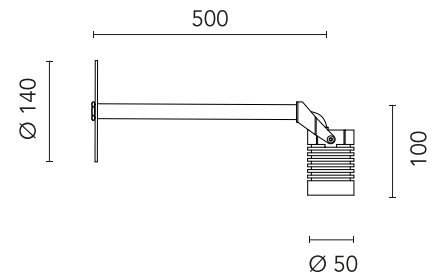

FLOS

FA51309833 Anthracite

Aimer 2 Wall 500 NEW

Designed by FLOS Outdoor

LED source included. Remote electrical power supply 24V dc ON/OFF to be ordered separately. Equipped with a 2000 mm protruding section of neoprene cable and a 2-pole and 3-way connection box with H2O STOP system that guarantee the tightness of the connection. Extraclear transparent glass. Metal nail for ground installation included. Dimmable version available upon request.

Are you a professional and your project needs consulting and support?

[BOOK AN APPOINTMENT](#)

Main specifications

Mounting	Ceiling, Wall
Environments	Outdoor wet location
LED type	Power LED
Number of heads	1
Power (W)	2.2
System power (W)	3.4
Source flux (lm)	199
System flux (lm)	121

Physical

Colour	Anthracite
Orientation	Directional
Longitudinal tilting (°)	174
IP internal	65

Download

[Mounting instructions](#) ZIP

Photometric Files

[LDT / IES](#) ZIP

Technical Drawings

[2D](#) ZIP

[3D](#) ZIP

Ecodesign and Energy Labelling

This product contains a light source of energy efficiency class F

Schematic light drawing

Photometric

Lighting type	Direct
Light distribution	Symmetric
CCT (K)	2700
CRI>	80
Beam angle C0-180 (°)	24
Beam angle C90-270 (°)	24