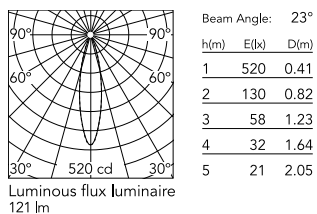

Physical

Colour	Anthracite
Orientation	Directional
Longitudinal tilting (°)	174
IP internal	65

Download

[Mounting instructions](#) ZIP

Photometric Files

[LDT / IES](#) ZIP

Technical Drawings

[2D](#) ZIP

[3D](#) ZIP

Ecodesign and Energy Labelling

This product contains a light source of energy efficiency class F

Schematic light drawing

Photometric

Lighting type	Direct
Light distribution	Symmetric
CCT (K)	2700
CRI>	80
Beam angle C0-180 (°)	24
Beam angle C90-270 (°)	24