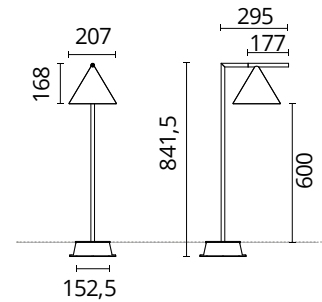

FLOS

F011D30D037 Burgundy Red

Captain Flint Outdoor B1 NEW

Designed by Michael Anastassiades

9.5W - 652lm - 3000K - CRI> 80 - Beam° 112

Integrated ON/OFF or dimmable 220-240V power supply. For mains connection, the light source is equipped with watertight cable. Box for ground or cobblestone installations requiring concrete plinth is available upon request. 2200K available on request.

Are you a professional and your project needs consulting and support?

[BOOK AN APPOINTMENT](#)

Main specifications

EAN	8059607735947
Mounting	Ground
Environments	Outdoor wet location
LED type	LED array
Number of heads	1
Power (W)	9.5
Source flux (lm)	1026
System flux (lm)	652

Physical

Colour	Burgundy Red
Orientation	Adjustable
Transversal tilting (°)	270
Net weight (kg)	2.23
Package height (mm)	1080
Package width (mm)	460
Package length (mm)	320
Package volume (m3)	0.16
IP internal	65

Replaceable (LED only) light source by a professional

Replaceable control gear by a professional

Schematic light drawing

h(m)	E(lx)	D(m)
1	225	3.05
2	56	6.11
3	25	9.16
4	14	12.22
5	9	15.27

Photometric

Lighting type	Direct
Light distribution	Symmetric
CCT (K)	3000
CRI>	80
Beam angle C0-180 (°)	112
Beam angle C90-270 (°)	112