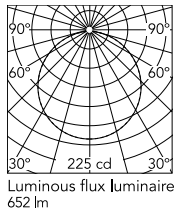

Physical

Colour	Burgundy Red
Orientation	Adjustable
Transversal tilting (°)	270
Net weight (kg)	2.23
Package height (mm)	1080
Package width (mm)	460
Package length (mm)	320
Package volume (m3)	0.16
IP internal	65

Replaceable (LED only) light source by a professional

Replaceable control gear by a professional

Schematic light drawing

h(m)	E(lx)	D(m)
1	225	3.05
2	56	6.11
3	25	9.16
4	14	12.22
5	9	15.27

Photometric

Lighting type	Direct
Light distribution	Symmetric
CCT (K)	3000
CRI>	80
Beam angle C0-180 (°)	112
Beam angle C90-270 (°)	112