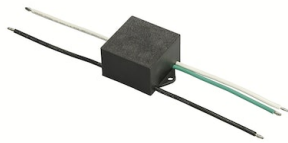

FLOS

F011D30D037 Burgundy Red

Captain Flint Outdoor B1 NEW

Designed by Michael Anastassiades

9.5W - 652lm - 3000K - CRI> 80 - Beam° 112

Integrated ON/OFF or dimmable 220-240V power supply. For mains connection, the light source is equipped with watertight cable. Box for ground or cobblestone installations requiring concrete plinth is available upon request. 2200K available on request.

Are you a professional and your project needs consulting and support?

[BOOK AN APPOINTMENT](#)

Main specifications

EAN	8059607735947
Mounting	Ground
Environments	Outdoor wet location
LED type	LED array
Number of heads	1
Power (W)	9.5
Source flux (lm)	1026
System flux (lm)	652

Replaceable (LED only) light source by a professional

Replaceable control gear by a professional

Schematic light drawing

h(m)	E(lx)	D(m)
1	225	3.05
2	56	6.11
3	25	9.16
4	14	12.22
5	9	15.27

Photometric

Lighting type	Direct
Light distribution	Symmetric
CCT (K)	3000
CRI>	80
Beam angle C0-180 (°)	112
Beam angle C90-270 (°)	112

REQUIRED
Accessory

F018Z000000

Box for ground installation

OPTIONAL
Accessory

F990E00A000

S.P.D. (SURGE PROTECTION
DEVICE)