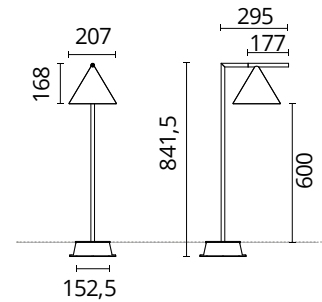

FLOS

F011D40B037 Burgundy Red

Captain Flint Outdoor B1 NEW

Designed by Michael Anastassiades

9.5W - 699lm - 4000K - CRI> 80 - Beam° 112

Integrated ON/OFF or dimmable 220-240V power supply. For mains connection, the light source is equipped with watertight cable. Box for ground or cobblestone installations requiring concrete plinth is available upon request. 2200K available on request.

Are you a professional and your project needs consulting and support?

[BOOK AN APPOINTMENT](#)

Main specifications

EAN	8059607736043
Mounting	Ground
Environments	Outdoor wet location
LED type	LED array
Number of heads	1
Power (W)	9.5
Source flux (lm)	1099
System flux (lm)	699

Physical

Colour	Burgundy Red
Orientation	Adjustable
Transversal tilting (°)	270
Net weight (kg)	2.23
Package height (mm)	1080
Package width (mm)	460
Package length (mm)	320
Package volume (m3)	0.16
IP internal	65

Replaceable control gear by a professional

Schematic light drawing

Photometric

Lighting type	Direct
Light distribution	Symmetric
CCT (K)	4000
CRI>	80
Beam angle C0-180 (°)	112
Beam angle C90-270 (°)	112

Electrical