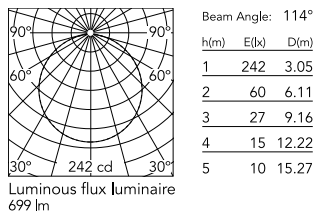

Physical

Colour	Burgundy Red
Orientation	Adjustable
Transversal tilting (°)	270
Net weight (kg)	2.23
Package height (mm)	1080
Package width (mm)	460
Package length (mm)	320
Package volume (m3)	0.16
IP internal	65

Replaceable control gear by a professional

Schematic light drawing

Photometric

Lighting type	Direct
Light distribution	Symmetric
CCT (K)	4000
CRI>	80
Beam angle C0-180 (°)	112
Beam angle C90-270 (°)	112

Electrical