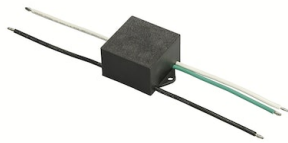

FLOS

F011D40B037 Burgundy Red

Captain Flint Outdoor B1 NEW

Designed by Michael Anastassiades

9.5W - 699lm - 4000K - CRI> 80 - Beam° 112

Integrated ON/OFF or dimmable 220-240V power supply. For mains connection, the light source is equipped with watertight cable. Box for ground or cobblestone installations requiring concrete plinth is available upon request. 2200K available on request.

Are you a professional and your project needs consulting and support?

[BOOK AN APPOINTMENT](#)

Main specifications

EAN	8059607736043
Mounting	Ground
Environments	Outdoor wet location
LED type	LED array
Number of heads	1
Power (W)	9.5
Source flux (lm)	1099
System flux (lm)	699

Replaceable control gear by a professional

Schematic light drawing

Photometric

Lighting type	Direct
Light distribution	Symmetric
CCT (K)	4000
CRI>	80
Beam angle C0-180 (°)	112
Beam angle C90-270 (°)	112

Electrical

F018Z000000

Box for ground installation

OPTIONAL
Accessory

F990E00A000

S.P.D. (SURGE PROTECTION
DEVICE)