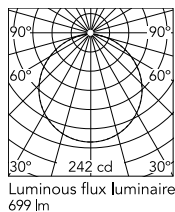

Physical

Colour	Burgundy Red
Orientation	Adjustable
Transversal tilting (°)	270
Net weight (kg)	2.23
Package height (mm)	1080
Package width (mm)	460
Package length (mm)	320
Package volume (m3)	0.16
IP internal	65

Replaceable control gear by a professional

Schematic light drawing

h(m)	E(lx)	D(m)
1	242	3.05
2	60	6.11
3	27	9.16
4	15	12.22
5	10	15.27

Photometric

Lighting type	Direct
Light distribution	Symmetric
CCT (K)	4000
CRI>	80
Beam angle C0-180 (°)	112
Beam angle C90-270 (°)	112