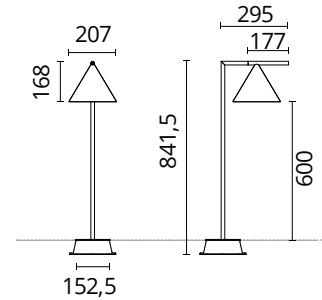

FLOS

F011D40A037 Burgundy Red

Captain Flint Outdoor B1 NEW

Designed by Michael Anastassiades

9.5W - 699lm - 4000K - CRI> 80 - Beam° 112

Integrated ON/OFF or dimmable 220-240V power supply. For mains connection, the light source is equipped with watertight cable. Box for ground or cobblestone installations requiring concrete plinth is available upon request. 2200K available on request.

Are you a professional and your project needs consulting and support?

[BOOK AN APPOINTMENT](#)

Main specifications

EAN	8059607735992
Mounting	Ground
Environments	Outdoor wet location
LED type	LED array
Number of heads	1
Power (W)	9.5
Source flux (lm)	1099
System flux (lm)	699

Physical

Colour	Burgundy Red
Orientation	Adjustable
Transversal tilting (°)	270
Net weight (kg)	2.23
Package height (mm)	1080
Package width (mm)	460
Package length (mm)	320
Package volume (m3)	0.16
IP internal	65

Replaceable control gear by a professional

Schematic light drawing

h(m)	E(lx)	D(m)
1	242	3.05
2	60	6.11
3	27	9.16
4	15	12.22
5	10	15.27

Photometric

Lighting type	Direct
Light distribution	Symmetric
CCT (K)	4000
CRI>	80
Beam angle C0-180 (°)	112
Beam angle C90-270 (°)	112