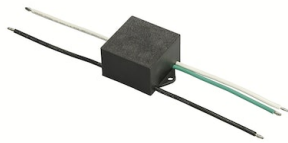

FLOS

F011D40A037 Burgundy Red

Captain Flint Outdoor B1 NEW

Designed by Michael Anastassiades

9.5W - 699lm - 4000K - CRI> 80 - Beam° 112

Integrated ON/OFF or dimmable 220-240V power supply. For mains connection, the light source is equipped with watertight cable. Box for ground or cobblestone installations requiring concrete plinth is available upon request. 2200K available on request.

Are you a professional and your project needs consulting and support?

[BOOK AN APPOINTMENT](#)

Main specifications

EAN	8059607735992
Mounting	Ground
Environments	Outdoor wet location
LED type	LED array
Number of heads	1
Power (W)	9.5
Source flux (lm)	1099
System flux (lm)	699

Replaceable control gear by a professional

Schematic light drawing

h(m)	E(lx)	D(m)
1	242	3.05
2	60	6.11
3	27	9.16
4	15	12.22
5	10	15.27

Photometric

Lighting type	Direct
Light distribution	Symmetric
CCT (K)	4000
CRI>	80
Beam angle C0-180 (°)	112
Beam angle C90-270 (°)	112

F018Z000000

Box for ground installation

OPTIONAL
Accessory

F990E00A000

S.P.D. (SURGE PROTECTION
DEVICE)