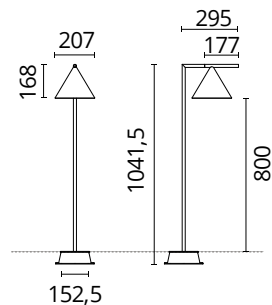

FLOS

F011E40A037 Burgundy Red

Captain Flint Outdoor B2 NEW

Designed by Michael Anastassiades

9.5W - 699lm - 4000K - CRI> 80 - Beam° 112

Integrated ON/OFF or dimmable 220-240V power supply. For mains connection, the light source is equipped with watertight cable. Box for ground or cobblestone installations requiring concrete plinth is available upon request. 2200K available on request.

Are you a professional and your project needs consulting and support?

[BOOK AN APPOINTMENT](#)

Main specifications

EAN	8059607736449
Mounting	Ground
Environments	Outdoor wet location
LED type	LED array
Number of heads	1
Power (W)	9.5
Source flux (lm)	1099
System flux (lm)	699

Physical

Colour	Burgundy Red
Orientation	Adjustable
Transversal tilting (°)	270
Net weight (kg)	2.43
Package height (mm)	1080
Package width (mm)	460
Package length (mm)	320
Package volume (m3)	0.16
IP internal	65

Replaceable control gear by a professional

Schematic light drawing

Photometric

Lighting type	Direct
Light distribution	Symmetric
CCT (K)	4000
CRI>	80
Beam angle C0-180 (°)	112
Beam angle C90-270 (°)	112

Electrical