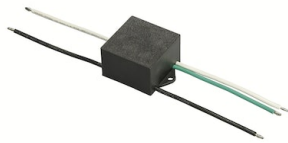

FLOS

F011E40A037 Burgundy Red

Captain Flint Outdoor B2 NEW

Designed by Michael Anastassiades

9.5W - 699lm - 4000K - CRI> 80 - Beam° 112

Integrated ON/OFF or dimmable 220-240V power supply. For mains connection, the light source is equipped with watertight cable. Box for ground or cobblestone installations requiring concrete plinth is available upon request. 2200K available on request.

Are you a professional and your project needs consulting and support?

[BOOK AN APPOINTMENT](#)

Main specifications

EAN	8059607736449
Mounting	Ground
Environments	Outdoor wet location
LED type	LED array
Number of heads	1
Power (W)	9.5
Source flux (lm)	1099
System flux (lm)	699

Replaceable control gear by a professional

Schematic light drawing

Photometric

Lighting type	Direct
Light distribution	Symmetric
CCT (K)	4000
CRI>	80
Beam angle C0-180 (°)	112
Beam angle C90-270 (°)	112

Electrical

F018Z000000

Box for ground installation

OPTIONAL
Accessory

F990E00A000

S.P.D. (SURGE PROTECTION
DEVICE)