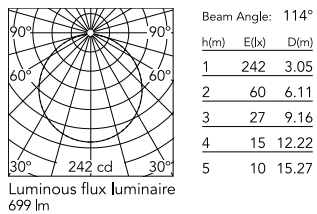

Physical

Colour	Burgundy Red
Orientation	Adjustable
Transversal tilting (°)	270
Net weight (kg)	2.43
Package height (mm)	1080
Package width (mm)	460
Package length (mm)	320
Package volume (m3)	0.16
IP internal	65

Replaceable control gear by a professional

Schematic light drawing

Photometric

Lighting type	Direct
Light distribution	Symmetric
CCT (K)	4000
CRI>	80
Beam angle C0-180 (°)	112
Beam angle C90-270 (°)	112

Electrical