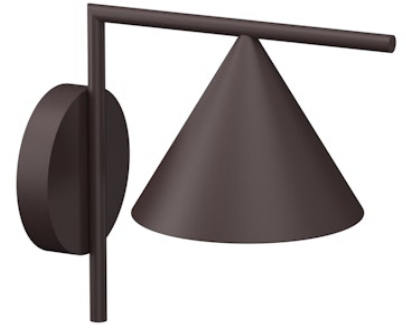

FLOS

F011W20D018 Deep Brown

Captain Flint Outdoor W1 Dimmable DALI

Designed by Michael Anastassiades, 2020

Luminaire for wall-mounting with diffuse light emission and fixed head. LED light source included. Integrated 220-240V ON/OFF or 1-10V/DALI dimmable electrical power. Connection is quickly ensured in the rose with the plug & play electrical connection and the IP68 connector included. Clamp bracket included. 110V version upon request.

Are you a professional and your project needs consulting and support?

[BOOK AN APPOINTMENT](#)

Main specifications

Mounting	Ceiling and wall surface
LED type	LED array
Lamp category	LED
Number of heads	1
Power (W)	9.5
Source flux (lm)	989
System flux (lm)	629

Physical

Colour	Deep Brown
Trim	No
Orientation	Fixed
Recessed depth (mm)	0
Spot diameter (mm)	208
Length (mm)	336
Net weight (kg)	2.1
IP internal	65

Download

[Mounting instructions](#) ZIP

Photometric Files