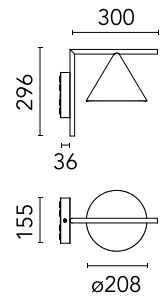

Are you a professional and your project needs consulting and support?

[BOOK AN APPOINTMENT](#)

Main specifications

Mounting	Ceiling and wall surface
LED type	LED array
Lamp category	LED
Number of heads	1
Power (W)	9.5
Source flux (lm)	989
System flux (lm)	629

Physical

Colour	Deep Brown
Trim	No
Orientation	Fixed
Recessed depth (mm)	0
Spot diameter (mm)	208
Length (mm)	336
Net weight (kg)	2.1
IP internal	65

Download

[Mounting instructions](#) ZIP

Photometric Files

[LDT / IES](#) ZIP

Technical Drawings

[2D](#) ZIP

[3D](#) ZIP

[Bim](#) ZIP

Schematic light drawing

Beam Angle: 114°

h(m)	E(lx)	D(m)
1	217	3.05
2	54	6.11
3	24	9.16
4	14	12.22
5	9	15.27