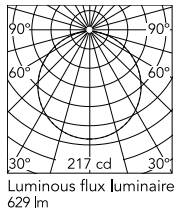

Physical

Colour	Deep Brown
Trim	No
Orientation	Fixed
Recessed depth (mm)	0
Spot diameter (mm)	208
Length (mm)	336
Net weight (kg)	2.1
IP internal	65

Download

[Mounting instructions](#) ZIP

Photometric Files

[LDT / IES](#) ZIP

Technical Drawings

[2D](#) ZIP

[3D](#) ZIP

[Bim](#) ZIP

Schematic light drawing

Beam Angle: 114°

h(m)	E(lx)	D(m)
1	217	3.05
2	54	6.11
3	24	9.16
4	14	12.22
5	9	15.27