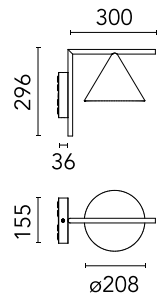

FLOS

F011W20D059 Brass Finish

Captain Flint Outdoor W1 Dimmable DALI

Designed by Michael Anastassiades, 2020

Luminaire for wall-mounting with diffuse light emission and fixed head. LED light source included. Integrated 220-240V ON/OFF or 1-10V/DALI dimmable electrical power. Connection is quickly ensured in the rose with the plug & play electrical connection and the IP68 connector included. Clamp bracket included. 110V version upon request.

Are you a professional and your project needs consulting and support?

[BOOK AN APPOINTMENT](#)

Main specifications

Mounting	Ceiling and wall surface
LED type	LED array
Lamp category	LED
Number of heads	1
Power (W)	9.5
Source flux (lm)	989
System flux (lm)	629

Physical

Colour	Brass Finish
Trim	No
Orientation	Fixed
Recessed depth (mm)	0
Spot diameter (mm)	208
Length (mm)	336
Net weight (kg)	2.1
IP internal	65

Download

[Mounting instructions](#) ZIP

Photometric Files

[LDT / IES](#) ZIP

Technical Drawings

[2D](#) ZIP

[3D](#) ZIP

[Bim](#) ZIP

Schematic light drawing

Photometric

Lighting type	Direct
Light distribution	Symmetric
CCT (K)	2700
CRI>	80
Beam angle C0-180 (°)	112
Beam angle C90-270 (°)	112