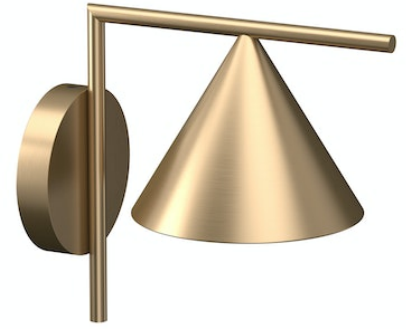

FLOS

F011W20D059 Brass Finish

Captain Flint Outdoor W1 Dimmable DALI

Designed by Michael Anastassiades, 2020

Luminaire for wall-mounting with diffuse light emission and fixed head. LED light source included. Integrated 220-240V ON/OFF or 1-10V/DALI dimmable electrical power. Connection is quickly ensured in the rose with the plug & play electrical connection and the IP68 connector included. Clamp bracket included. 110V version upon request.

Are you a professional and your project needs consulting and support?

[BOOK AN APPOINTMENT](#)

Main specifications

Mounting	Ceiling and wall surface
LED type	LED array
Lamp category	LED
Number of heads	1
Power (W)	9.5
Source flux (lm)	989
System flux (lm)	629

Physical

Colour	Brass Finish
Trim	No
Orientation	Fixed
Recessed depth (mm)	0
Spot diameter (mm)	208
Length (mm)	336
Net weight (kg)	2.1
IP internal	65

Download

[Mounting instructions](#) ZIP

Photometric Files