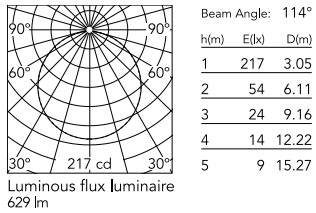

Physical

Colour	Brass Finish
Trim	No
Orientation	Fixed
Recessed depth (mm)	0
Spot diameter (mm)	208
Length (mm)	336
Net weight (kg)	2.1
IP internal	65

Download

[Mounting instructions](#) ZIP

Photometric Files

[LDT / IES](#) ZIP

Technical Drawings

[2D](#) ZIP

[3D](#) ZIP

[Bim](#) ZIP

Schematic light drawing

Photometric

Lighting type	Direct
Light distribution	Symmetric
CCT (K)	2700
CRI>	80
Beam angle C0-180 (°)	112
Beam angle C90-270 (°)	112