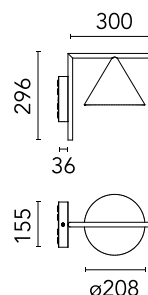

FLOS

F011W20B018 Deep Brown

Captain Flint Outdoor W1 Dimmable 1-10V

Designed by Michael Anastassiades, 2020

Luminaire for wall-mounting with diffuse light emission and fixed head. LED light source included. Integrated 220-240V ON/OFF or 1-10V/DALI dimmable electrical power. Connection is quickly ensured in the rose with the plug & play electrical connection and the IP68 connector included. Clamp bracket included. 110V version upon request.

Are you a professional and your project needs consulting and support?

[BOOK AN APPOINTMENT](#)

Main specifications

Mounting	Ceiling and wall surface
LED type	LED array
Lamp category	LED
Number of heads	1
Power (W)	9.5
Source flux (lm)	989
System flux (lm)	629

Physical

Colour	Deep Brown
Trim	No
Orientation	Fixed
Recessed depth (mm)	0
Spot diameter (mm)	208
Length (mm)	336
Net weight (kg)	2.1
IP internal	65

Download

[Mounting instructions](#) ZIP

Photometric Files

[LDT / IES](#) ZIP

Technical Drawings

[2D](#) ZIP

[3D](#) ZIP

[Bim](#) ZIP

Schematic light drawing

h(m)	E(lx)	D(m)
1	217	3.05
2	54	6.11
3	24	9.16
4	14	12.22
5	9	15.27

Photometric