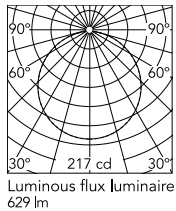

Physical

Colour	Deep Brown
Trim	No
Orientation	Fixed
Recessed depth (mm)	0
Spot diameter (mm)	208
Length (mm)	336
Net weight (kg)	2.1
IP internal	65

Download

[Mounting instructions](#) ZIP

Photometric Files

[LDT / IES](#) ZIP

Technical Drawings

[2D](#) ZIP

[3D](#) ZIP

[Bim](#) ZIP

Schematic light drawing

h(m)	E(lx)	D(m)
1	217	3.05
2	54	6.11
3	24	9.16
4	14	12.22
5	9	15.27

Photometric