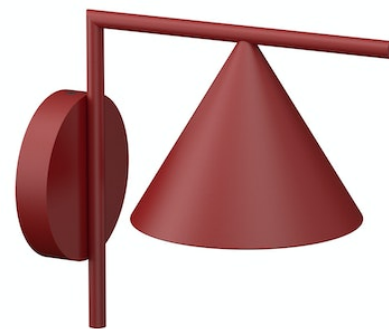

# FLOS

F011W20B037 Burgundy Red

## Captain Flint Outdoor W1 Dimmable 1-10V

Designed by Michael Anastassiades, 2020

Luminaire for wall-mounting with diffuse light emission and fixed head. LED light source included. Integrated 220-240V ON/OFF or 1-10V/DALI dimmable electrical power. Connection is quickly ensured in the rose with the plug & play electrical connection and the IP68 connector included. Clamp bracket included. 110V version upon request.

### Main specifications

Mounting	Ceiling and wall surface
LED type	LED array
Lamp category	LED
Number of heads	1
Power (W)	9.5
Source flux (lm)	989
System flux (lm)	629