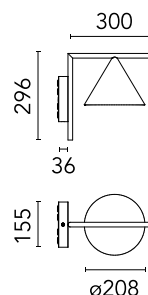

### Main specifications

Mounting	Ceiling and wall surface
LED type	LED array
Lamp category	LED
Number of heads	1
Power (W)	9.5
Source flux (lm)	989
System flux (lm)	629

### Physical

Colour	Burgundy Red
Trim	No
Orientation	Fixed
Recessed depth (mm)	0
Spot diameter (mm)	208
Length (mm)	336
Net weight (kg)	2.1
IP internal	65

## Schematic light drawing

h(m)	E(lx)	D(m)
1	217	3.05
2	54	6.11
3	24	9.16
4	14	12.22
5	9	15.27