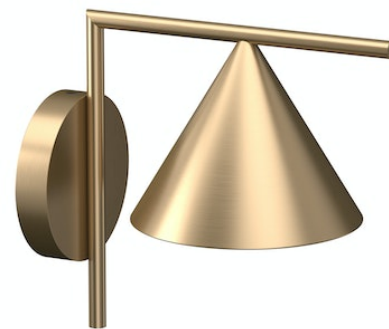

FLOS

F011W20B059 Brass Finish

Captain Flint Outdoor W1 Dimmable 1-10V

Designed by Michael Anastassiades, 2020

Luminaire for wall-mounting with diffuse light emission and fixed head. LED light source included. Integrated 220-240V ON/OFF or 1-10V/DALI dimmable electrical power. Connection is quickly ensured in the rose with the plug & play electrical connection and the IP68 connector included. Clamp bracket included. 110V version upon request.

Are you a professional and your project needs consulting and support?

[BOOK AN APPOINTMENT](#)

Main specifications

Mounting	Ceiling and wall surface
LED type	LED array
Lamp category	LED
Number of heads	1
Power (W)	9.5
Source flux (lm)	989
System flux (lm)	629

Physical

Colour	Brass Finish
Trim	No
Orientation	Fixed
Recessed depth (mm)	0
Spot diameter (mm)	208
Length (mm)	336
Net weight (kg)	2.1
IP internal	65

Download

[Mounting instructions](#) ZIP

Photometric Files