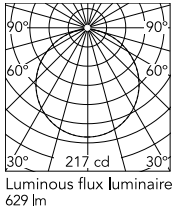

Physical

Colour	Brass Finish
Trim	No
Orientation	Fixed
Recessed depth (mm)	0
Spot diameter (mm)	208
Length (mm)	336
Net weight (kg)	2.1
IP internal	65

Download

[Mounting instructions](#) ZIP

Photometric Files

[LDT / IES](#) ZIP

Technical Drawings

[2D](#) ZIP

[3D](#) ZIP

[Bim](#) ZIP

Schematic light drawing

Beam Angle: 114°

h(m)	E(lx)	D(m)
1	217	3.05
2	54	6.11
3	24	9.16
4	14	12.22
5	9	15.27