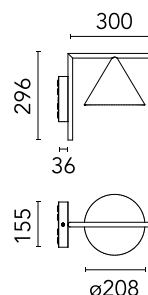

FLOS

F011W20B059 Brass Finish

Captain Flint Outdoor W1 Dimmable 1-10V

Designed by Michael Anastassiades, 2020

Luminaire for wall-mounting with diffuse light emission and fixed head. LED light source included. Integrated 220-240V ON/OFF or 1-10V/DALI dimmable electrical power. Connection is quickly ensured in the rose with the plug & play electrical connection and the IP68 connector included. Clamp bracket included. 110V version upon request.

Are you a professional and your project needs consulting and support?

[BOOK AN APPOINTMENT](#)

Main specifications

Mounting	Ceiling and wall surface
LED type	LED array
Lamp category	LED
Number of heads	1
Power (W)	9.5
Source flux (lm)	989
System flux (lm)	629

Physical

Colour	Brass Finish
Trim	No
Orientation	Fixed
Recessed depth (mm)	0
Spot diameter (mm)	208
Length (mm)	336
Net weight (kg)	2.1
IP internal	65

Download

[Mounting instructions](#) ZIP

Photometric Files

[LDT / IES](#) ZIP

Technical Drawings

[2D](#) ZIP

[3D](#) ZIP

[Bim](#) ZIP

Schematic light drawing

Beam Angle: 114°

h(m)	E(lx)	D(m)
1	217	3.05
2	54	6.11
3	24	9.16
4	14	12.22
5	9	15.27