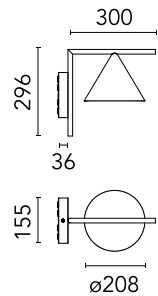

### Main specifications

Mounting	Ceiling and wall surface
LED type	LED array
Lamp category	LED
Number of heads	1
Power (W)	9.5
Source flux (lm)	1026
System flux (lm)	652

### Physical

Colour	Deep Brown
Trim	No
Orientation	Fixed
Recessed depth (mm)	0
Spot diameter (mm)	208
Length (mm)	336
Net weight (kg)	2.1
IP internal	65

## Schematic light drawing

h(m)	E(lx)	D(m)
1	225	3.05
2	56	6.11
3	25	9.16
4	14	12.22
5	9	15.27