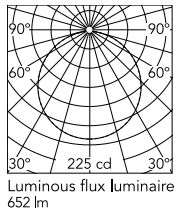

### Physical

Colour	Deep Brown
Trim	No
Orientation	Fixed
Recessed depth (mm)	0
Spot diameter (mm)	208
Length (mm)	336
Net weight (kg)	2.1
IP internal	65

### Technical Drawings

[2D](#)  ZIP

[3D](#)  ZIP

[Bim](#)  ZIP

## Schematic light drawing

h(m)	E(lx)	D(m)
1	225	3.05
2	56	6.11
3	25	9.16
4	14	12.22
5	9	15.27