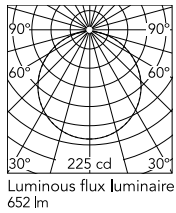

Physical

| | |
|---------------------|-------|
| Colour | Black |
| Trim | No |
| Orientation | Fixed |
| Recessed depth (mm) | 0 |
| Spot diameter (mm) | 208 |
| Length (mm) | 336 |
| Net weight (kg) | 2.1 |
| IP internal | 65 |

Schematic light drawing

| h(m) | E(lx) | D(m) |
|------|-------|-------|
| 1 | 225 | 3.05 |
| 2 | 56 | 6.11 |
| 3 | 25 | 9.16 |
| 4 | 14 | 12.22 |
| 5 | 9 | 15.27 |

Photometric

| | |
|------------------------|-----------|
| Lighting type | Direct |
| Light distribution | Symmetric |
| CCT (K) | 3000 |
| CRI> | 80 |
| Beam angle C0-180 (°) | 112 |
| Beam angle C90-270 (°) | 112 |