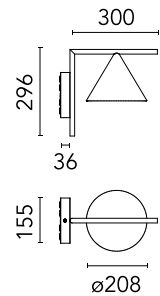

FLOS

■ F011W30B030 Black

Captain Flint Outdoor W1 Dimmable 1-10V

Designed by Michael Anastassiades, 2020

Luminaire for wall-mounting with diffuse light emission and fixed head. LED light source included. Integrated 220-240V ON/OFF or 1-10V/DALI dimmable electrical power. Connection is quickly ensured in the rose with the plug & play electrical connection and the IP68 connector included. Clamp bracket included. 110V version upon request.

Are you a professional and your project needs consulting and support?

[BOOK AN APPOINTMENT](#)

Main specifications

| | |
|------------------|--------------------------|
| Mounting | Ceiling and wall surface |
| LED type | LED array |
| Lamp category | LED |
| Number of heads | 1 |
| Power (W) | 9.5 |
| Source flux (lm) | 1026 |
| System flux (lm) | 652 |

Physical

| | |
|---------------------|-------|
| Colour | Black |
| Trim | No |
| Orientation | Fixed |
| Recessed depth (mm) | 0 |
| Spot diameter (mm) | 208 |
| Length (mm) | 336 |
| Net weight (kg) | 2.1 |
| IP internal | 65 |

Schematic light drawing

| h(m) | E(lx) | D(m) |
|------|-------|-------|
| 1 | 225 | 3.05 |
| 2 | 56 | 6.11 |
| 3 | 25 | 9.16 |
| 4 | 14 | 12.22 |
| 5 | 9 | 15.27 |

Photometric

| | |
|------------------------|-----------|
| Lighting type | Direct |
| Light distribution | Symmetric |
| CCT (K) | 3000 |
| CRI> | 80 |
| Beam angle C0-180 (°) | 112 |
| Beam angle C90-270 (°) | 112 |