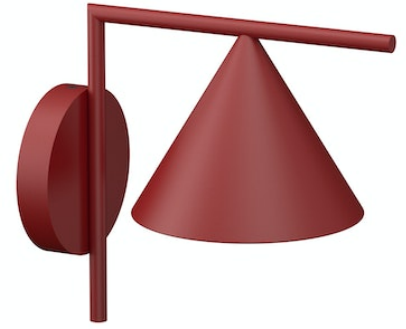

FLOS

F011W30B037 Burgundy Red

Captain Flint Outdoor W1 Dimmable 1-10V

Designed by Michael Anastassiades, 2020

Luminaire for wall-mounting with diffuse light emission and fixed head. LED light source included. Integrated 220-240V ON/OFF or 1-10V/DALI dimmable electrical power. Connection is quickly ensured in the rose with the plug & play electrical connection and the IP68 connector included. Clamp bracket included. 110V version upon request.

Are you a professional and your project needs consulting and support?

[BOOK AN APPOINTMENT](#)

Main specifications

Mounting	Ceiling and wall surface
LED type	LED array
Lamp category	LED
Number of heads	1
Power (W)	9.5
Source flux (lm)	1026
System flux (lm)	652

Physical

Colour	Burgundy Red
Trim	No
Orientation	Fixed
Recessed depth (mm)	0
Spot diameter (mm)	208
Length (mm)	336
Net weight (kg)	2.1
IP internal	65

Download

[Mounting instructions](#) ZIP

Photometric Files