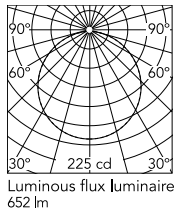

Physical

Colour	Burgundy Red
Trim	No
Orientation	Fixed
Recessed depth (mm)	0
Spot diameter (mm)	208
Length (mm)	336
Net weight (kg)	2.1
IP internal	65

Download

[Mounting instructions](#) ZIP

Photometric Files

[LDT / IES](#) ZIP

Technical Drawings

[2D](#) ZIP

[3D](#) ZIP

[Bim](#) ZIP

Schematic light drawing

h(m)	E(lx)	D(m)
1	225	3.05
2	56	6.11
3	25	9.16
4	14	12.22
5	9	15.27

Photometric