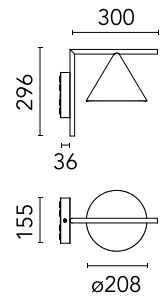

FLOS

F011W30B037 Burgundy Red

Captain Flint Outdoor W1 Dimmable 1-10V

Designed by Michael Anastassiades, 2020

Luminaire for wall-mounting with diffuse light emission and fixed head. LED light source included. Integrated 220-240V ON/OFF or 1-10V/DALI dimmable electrical power. Connection is quickly ensured in the rose with the plug & play electrical connection and the IP68 connector included. Clamp bracket included. 110V version upon request.

Are you a professional and your project needs consulting and support?

[BOOK AN APPOINTMENT](#)

Main specifications

Mounting	Ceiling and wall surface
LED type	LED array
Lamp category	LED
Number of heads	1
Power (W)	9.5
Source flux (lm)	1026
System flux (lm)	652

Physical

Colour	Burgundy Red
Trim	No
Orientation	Fixed
Recessed depth (mm)	0
Spot diameter (mm)	208
Length (mm)	336
Net weight (kg)	2.1
IP internal	65

Download

[Mounting instructions](#) ZIP

Photometric Files