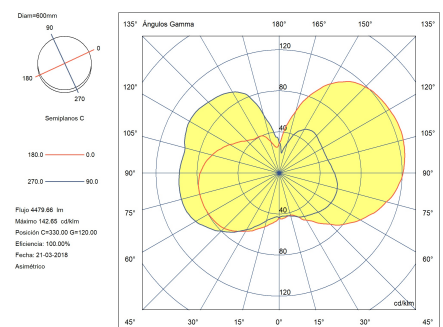

### Technical features

- Luminaire total power: 56.6W
- Real lumens: 4480
- Real lm/W: 79
- Correlated Colour Temperature (CCT): LED warm-white 2700K
- UGR: <=16
- Structure material: Steel
- Structure finish: Chrome
- Diffuser material: Japanese paper
- Diffuser finish: White
- Driver Brand: MEANWELL
- Voltage / frequency: 220-240V/50-60Hz
- Dimming protocol: PHASE CUT
- Power Factor: 0.90
- THD%: 20
- Useful life: 50,000h L80B20
- Warranty: 5 años

### Luminotechnic features

- Luminance C0°G65°: 713
- Luminance C90°G65°: 432
- CRI: 80
- MacAdam steps: 3
- Photobiological risk: RG0

UGR		Lampholder	Quantity	Light source power (W)
S=0.250				
Ceiling / cavity	0.7	LED	1	47.5W
Walls	0.5			
Working Plane	0.2			
Room dimensions	X=4H, Y=8H			
UGR crosswise	13.4			
UGR lengthwise	14.5			