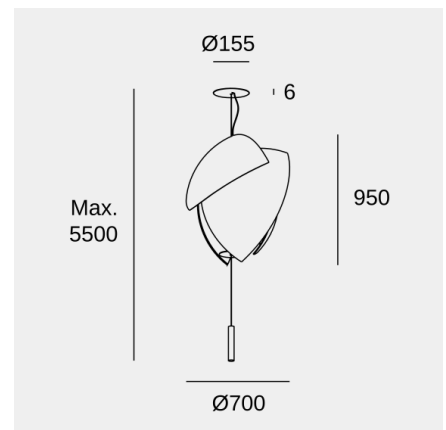

## Voiles Big Recessed

Celine Wright

Pendant Voiles Big Recessed LED 56.6 LED warm-white 2700K PHASE CUT Chrome 4480lm

### Technical features

- Luminaire total power: 56.6W
- Real lumens: 4480
- Real lm/W: 79
- Correlated Colour Temperature (CCT): LED warm-white 2700K
- UGR: <=16
- Structure material: Steel
- Structure finish: Chrome
- Diffuser material: Japanese paper
- Diffuser finish: White
- Driver Brand: MEANWELL
- Voltage / frequency: 220-240V/50-60Hz
- Dimming protocol: PHASE CUT
- Power Factor: 0.90
- THD%: 20
- Useful life: 50,000h L80B20
- Warranty: 5 años

### Luminotechnic features

- Luminance C0°G65°: 713
- Luminance C90°G65°: 432
- CRI: 80
- MacAdam steps: 3
- Photobiological risk: RG0

UGR		Lampholder	Quantity	Light source power (W)
S=0.250				
Ceiling / cavity	0.7	LED	1	47.5W
Walls	0.5			
Working Plane	0.2			
Room dimensions	X=4H, Y=8H			
UGR crosswise	13.4			
UGR lengthwise	14.5			