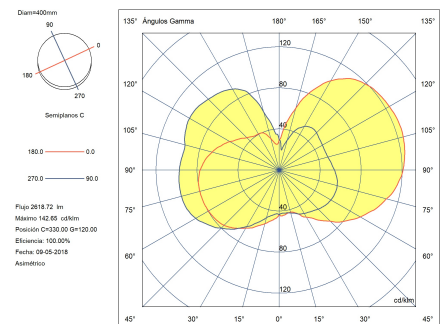

Voiles Small Recessed

Celine Wright

Pendant Voiles Small Recessed LED 37.8 LED warm-white 3000K PHASE CUT Chrome 2619lm

Technical features

- Luminaire total power: 37.8W
- Real lumens: 2619
- Real lm/W: 69
- Correlated Colour Temperature (CCT): LED warm-white 3000K
- UGR: <=16
- Structure material: Steel
- Structure finish: Chrome
- Diffuser material: Japanese paper
- Diffuser finish: White
- Driver Brand: MEANWELL
- Voltage / frequency: 220-240V/50-60Hz
- Dimming protocol: PHASE CUT
- Power Factor: 0.90
- THD%: 20
- Useful life: 50,000h L80B20
- Warranty: 5 años

Luminotechnic features

- Luminance C0°G65°: 938
- Luminance C90°G65°: 569
- CRI: 80
- MacAdam steps: 3
- Photobiological risk: RGO

UGR	
S=0.250	
Ceiling / cavity	0.7
Walls	0.5
Working Plane	0.2
Room dimensions	X=4H, Y=8H
UGR crosswise	14.4
UGR lengthwise	15.4

Lampholder	Quantity	Light source power (W)
LED	1	32.5W

Image may not match reference. LedsC4 reserves the right to amend any of the product's components. The data related to flux, power and colour temperature may be subject to changes made by the manufacturer.

Voiles Small Recessed

Celine Wright

Pendant Voiles Small Recessed LED 37.8 LED warm-white 3000K PHASE CUT Chrome 2619lm

Logistics

x 1

Net weight (kg): 3.37

Packaged weight (kg): 6.9

Packaging: 614mm x 610mm x 420mm