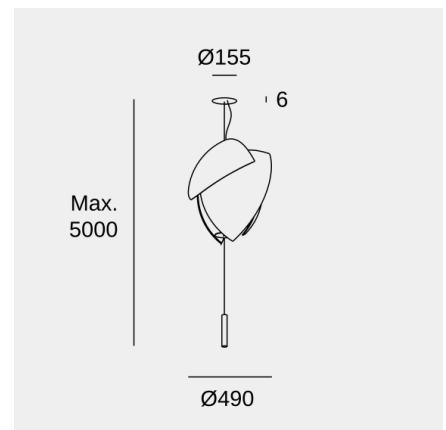

Voiles Small Recessed

Celine Wright

Pendant Voiles Small Recessed LED 37.8 LED warm-white 3000K PHASE CUT Chrome 2619lm

Technical features

- Luminaire total power: 37.8W
- Real lumens: 2619
- Real lm/W: 69
- Correlated Colour Temperature (CCT): LED warm-white 3000K
- UGR: <=16
- Structure material: Steel
- Structure finish: Chrome
- Diffuser material: Japanese paper
- Diffuser finish: White
- Driver Brand: MEANWELL
- Voltage / frequency: 220-240V/50-60Hz
- Dimming protocol: PHASE CUT
- Power Factor: 0.90
- THD%: 20
- Useful life: 50,000h L80B20
- Warranty: 5 años

Luminotechnic features

- Luminance C0°G65°: 938
- Luminance C90°G65°: 569
- CRI: 80
- MacAdam steps: 3
- Photobiological risk: RGO

UGR	
S=0.250	
Ceiling / cavity	0.7
Walls	0.5
Working Plane	0.2
Room dimensions	X=4H, Y=8H
UGR crosswise	14.4
UGR lengthwise	15.4

Lampholder	Quantity	Light source power (W)
LED	1	32.5W

Image may not match reference. LedsC4 reserves the right to amend any of the product's components. The data related to flux, power and colour temperature may be subject to changes made by the manufacturer.

Voiles Small Recessed

Celine Wright

Pendant Voiles Small Recessed LED 37.8 LED warm-white 3000K PHASE CUT Chrome 2619lm

Logistics

x 1

Net weight (kg): 3.37

Packaged weight (kg): 6.9

Packaging: 614mm x 610mm x 420mm