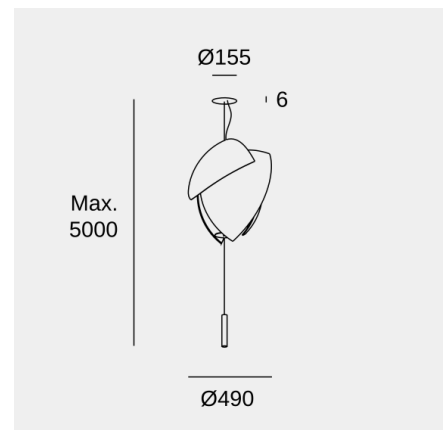

Voiles Small Recessed

Celine Wright

Pendant Voiles Small Recessed LED 36 LED warm-white 3000K 1-10V Chrome 2619lm

Technical features

- Luminaire total power: 36W
- Real lumens: 2619
- Real lm/W: 73
- Correlated Colour Temperature (CCT): LED warm-white 3000K
- UGR: <=16
- Structure material: Steel
- Structure finish: Chrome
- Diffuser material: Japanese paper
- Diffuser finish: White
- Driver Brand: HEP
- Voltage / frequency: 100-240V/50-60Hz
- Dimming protocol: 1-10V
- Power Factor: 0.90
- THD%: 15
- Useful life: 50,000h L80B20
- Warranty: 5 años

Luminotechnic features

- Luminance C0°G65°: 938
- Luminance C90°G65°: 569
- CRI: 80
- MacAdam steps: 3
- Photobiological risk: RGO

UGR		Lampholder	Quantity	Light source power (W)
S=0.250				
Ceiling / cavity	0.7	LED	1	32.5W
Walls	0.5			
Working Plane	0.2			
Room dimensions	X=4H, Y=8H			
UGR crosswise	14.4			
UGR lengthwise	15.4			

Voiles Small Recessed

Celine Wright

Pendant Voiles Small Recessed LED 36 LED warm-white 3000K 1-10V Chrome 2619lm

Logistics

x 1

Net weight (kg): 3.37

Packaged weight (kg): 6.9

Packaging: 614mm x 610mm x 420mm