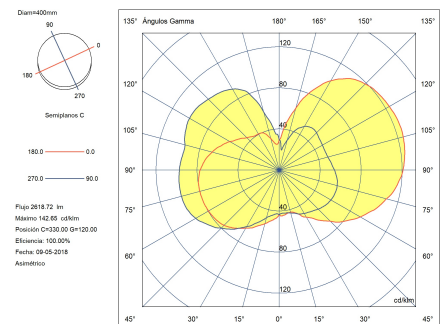

Voiles Small Recessed

Celine Wright

Pendant Voiles Small Recessed LED 36 LED warm-white 3000K 1-10V Chrome 2619lm

Technical features

- Luminaire total power: 36W
- Real lumens: 2619
- Real lm/W: 73
- Correlated Colour Temperature (CCT): LED warm-white 3000K
- UGR: <=16
- Structure material: Steel
- Structure finish: Chrome
- Diffuser material: Japanese paper
- Diffuser finish: White
- Driver Brand: HEP
- Voltage / frequency: 100-240V/50-60Hz
- Dimming protocol: 1-10V
- Power Factor: 0.90
- THD%: 15
- Useful life: 50,000h L80B20
- Warranty: 5 años

Luminotechnic features

- Luminance C0°G65°: 938
- Luminance C90°G65°: 569
- CRI: 80
- MacAdam steps: 3
- Photobiological risk: RGO

UGR		Lampholder	Quantity	Light source power (W)
S=0.250				
Ceiling / cavity	0.7	LED	1	32.5W
Walls	0.5			
Working Plane	0.2			
Room dimensions	X=4H, Y=8H			
UGR crosswise	14.4			
UGR lengthwise	15.4			