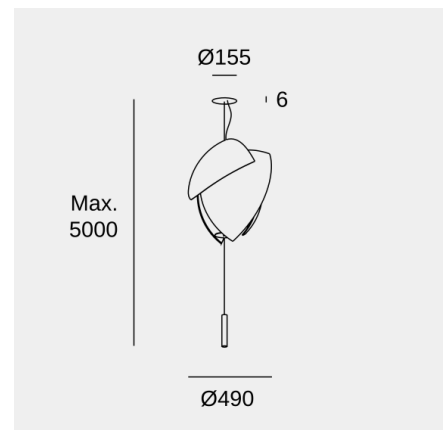

## Voiles Small Recessed

Celine Wright

Pendant Voiles Small Recessed LED 37.8 LED warm-white 2700K PHASE CUT Chrome 2619lm

### Technical features

- Luminaire total power: 37.8W
- Real lumens: 2619
- Real lm/W: 69
- Correlated Colour Temperature (CCT): LED warm-white 2700K
- UGR: <=16
- Structure material: Steel
- Structure finish: Chrome
- Diffuser material: Japanese paper
- Diffuser finish: White
- Driver Brand: MEANWELL
- Voltage / frequency: 220-240V/50-60Hz
- Dimming protocol: PHASE CUT
- Power Factor: 0.90
- THD%: 20
- Useful life: 50,000h L80B20
- Warranty: 5 años

### Luminotechnic features

- Luminance C0°G65°: 938
- Luminance C90°G65°: 569
- CRI: 80
- MacAdam steps: 3
- Photobiological risk: RG0

UGR		Lampholder	Quantity	Light source power (W)
S=0.250				
Ceiling / cavity	0.7	LED	1	32.5W
Walls	0.5			
Working Plane	0.2			
Room dimensions	X=4H, Y=8H			
UGR crosswise	14.4			
UGR lengthwise	15.4			