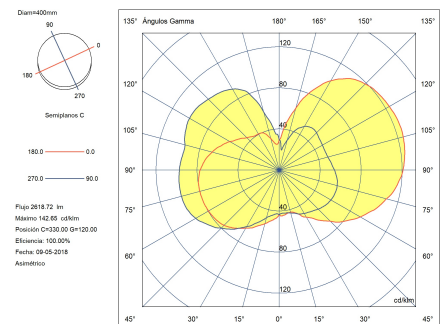

### Technical features

- Luminaire total power: 37.8W
- Real lumens: 2619
- Real lm/W: 69
- Correlated Colour Temperature (CCT): LED warm-white 2700K
- UGR: <=16
- Structure material: Steel
- Structure finish: Chrome
- Diffuser material: Japanese paper
- Diffuser finish: White
- Driver Brand: MEANWELL
- Voltage / frequency: 220-240V/50-60Hz
- Dimming protocol: PHASE CUT
- Power Factor: 0.90
- THD%: 20
- Useful life: 50,000h L80B20
- Warranty: 5 años

### Luminotechnic features

- Luminance C0°G65°: 938
- Luminance C90°G65°: 569
- CRI: 80
- MacAdam steps: 3
- Photobiological risk: RG0

UGR		Lampholder	Quantity	Light source power (W)
S=0.250				
Ceiling / cavity	0.7	LED	1	32.5W
Walls	0.5			
Working Plane	0.2			
Room dimensions	X=4H, Y=8H			
UGR crosswise	14.4			
UGR lengthwise	15.4			