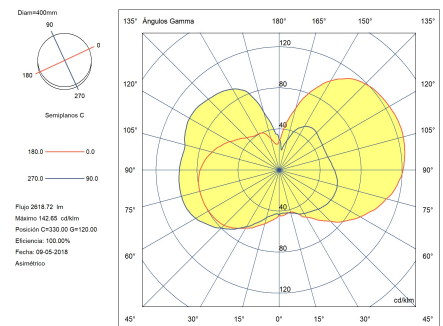

Voiles Small Recessed

Celine Wright

Pendant Voiles Small Recessed LED 36 LED warm-white 2700K 1-10V Chrome 2619lm

Technical features

- Luminaire total power: 36W
- Real lumens: 2619
- Real lm/W: 73
- Correlated Colour Temperature (CCT): LED warm-white 2700K
- UGR: <=16
- Structure material: Steel
- Structure finish: Chrome
- Diffuser material: Japanese paper
- Diffuser finish: White
- Driver Brand: HEP
- Voltage / frequency: 100-240V/50-60Hz
- Dimming protocol: 1-10V
- Power Factor: 0.90
- THD%: 15
- Useful life: 50,000h L80B20
- Warranty: 5 años

Luminotechnic features

- Luminance C0°G65°: 938
- Luminance C90°G65°: 569
- CRI: 80
- MacAdam steps: 3
- Photobiological risk: RG0

UGR		Lampholder	Quantity	Light source power (W)
S=0.250				
Ceiling / cavity	0.7	LED	1	32.5W
Walls	0.5			
Working Plane	0.2			
Room dimensions	X=4H, Y=8H			
UGR crosswise	14.4			
UGR lengthwise	15.4			