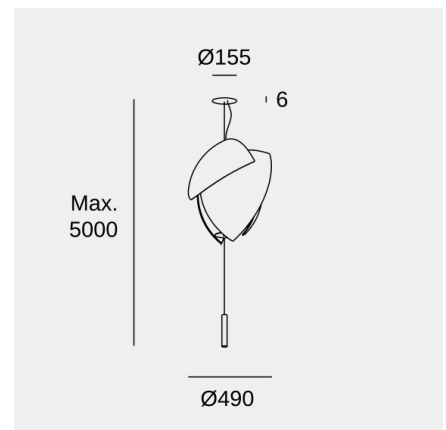

Voiles Small Recessed

Celine Wright

Pendant Voiles Small Recessed LED 36 LED warm-white 2700K 1-10V Chrome 2619lm

Technical features

- Luminaire total power: 36W
- Real lumens: 2619
- Real lm/W: 73
- Correlated Colour Temperature (CCT): LED warm-white 2700K
- UGR: <=16
- Structure material: Steel
- Structure finish: Chrome
- Diffuser material: Japanese paper
- Diffuser finish: White
- Driver Brand: HEP
- Voltage / frequency: 100-240V/50-60Hz
- Dimming protocol: 1-10V
- Power Factor: 0.90
- THD%: 15
- Useful life: 50,000h L80B20
- Warranty: 5 años

Luminotechnic features

- Luminance C0°G65°: 938
- Luminance C90°G65°: 569
- CRI: 80
- MacAdam steps: 3
- Photobiological risk: RG0

UGR		Lampholder	Quantity	Light source power (W)
S=0.250				
Ceiling / cavity	0.7	LED	1	32.5W
Walls	0.5			
Working Plane	0.2			
Room dimensions	X=4H, Y=8H			
UGR crosswise	14.4			
UGR lengthwise	15.4			