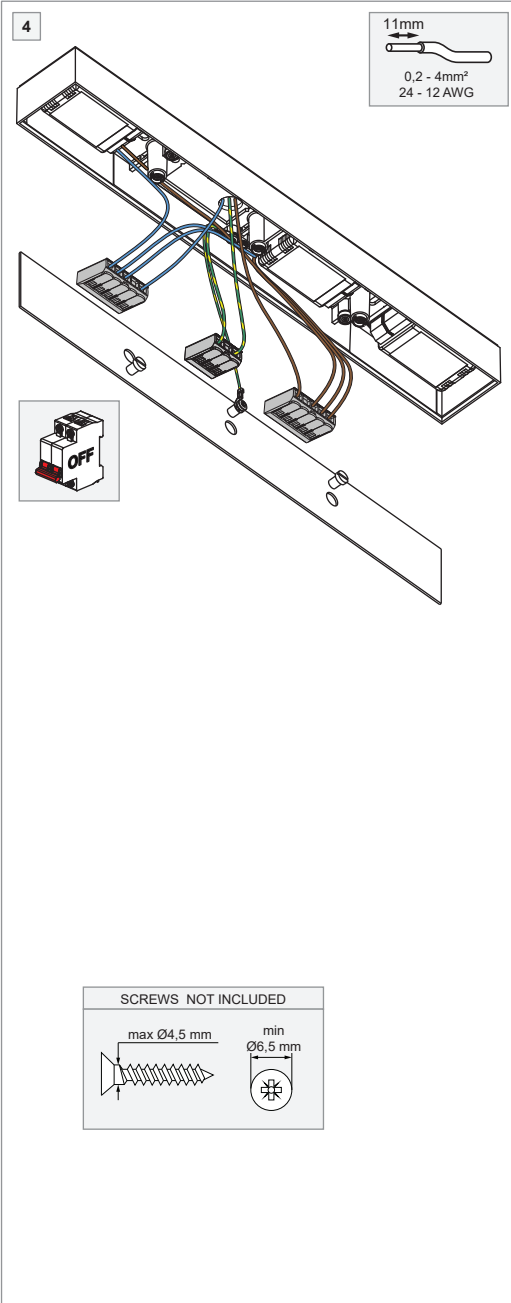

Ceiling base 420x58 Tre dim GI for 3x jack

134910XX

PREVENTING ELECTROSTATIC DAMAGE

A discharge of static electricity may damage sensitive components. Always be properly grounded when touching leads or circuitry inside the luminaire. Use a wrist strap connected by a ground cord to the housing. Avoid touching the light sources with bare hands.