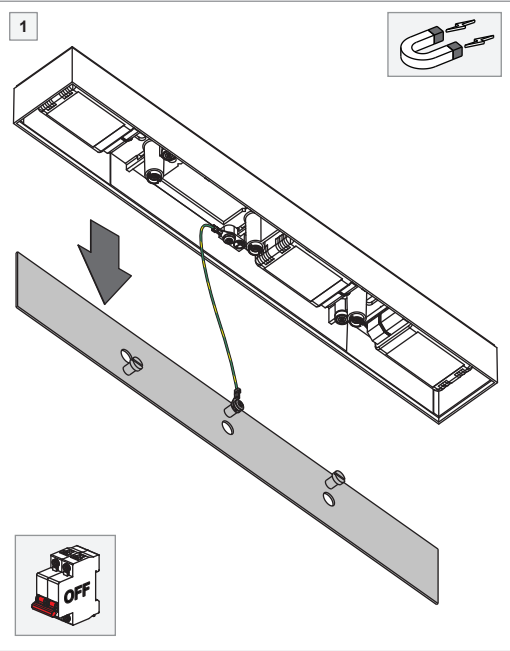

Ceiling base 420x58 Tre dim GI for 3x jack

134910XX

PREVENTING ELECTROSTATIC DAMAGE

A discharge of static electricity may damage sensitive components. Always be properly grounded when touching leads or circuitry inside the luminaire. Use a wrist strap connected by a ground cord to the housing. Avoid touching the light sources with bare hands.