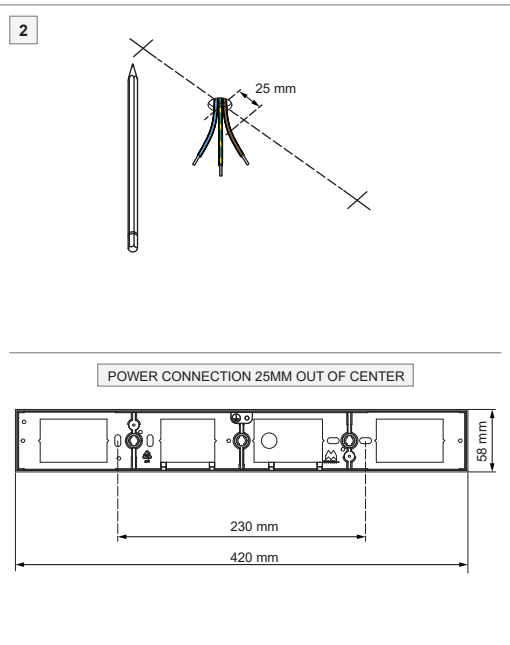

Ceiling base 420x58 Tre dim GI for 3x jack

134910XX

PREVENTING ELECTROSTATIC DAMAGE

A discharge of static electricity may damage sensitive components. Always be properly grounded when touching leads or circuitry inside the luminaire. Use a wrist strap connected by a ground cord to the housing. Avoid touching the light sources with bare hands.