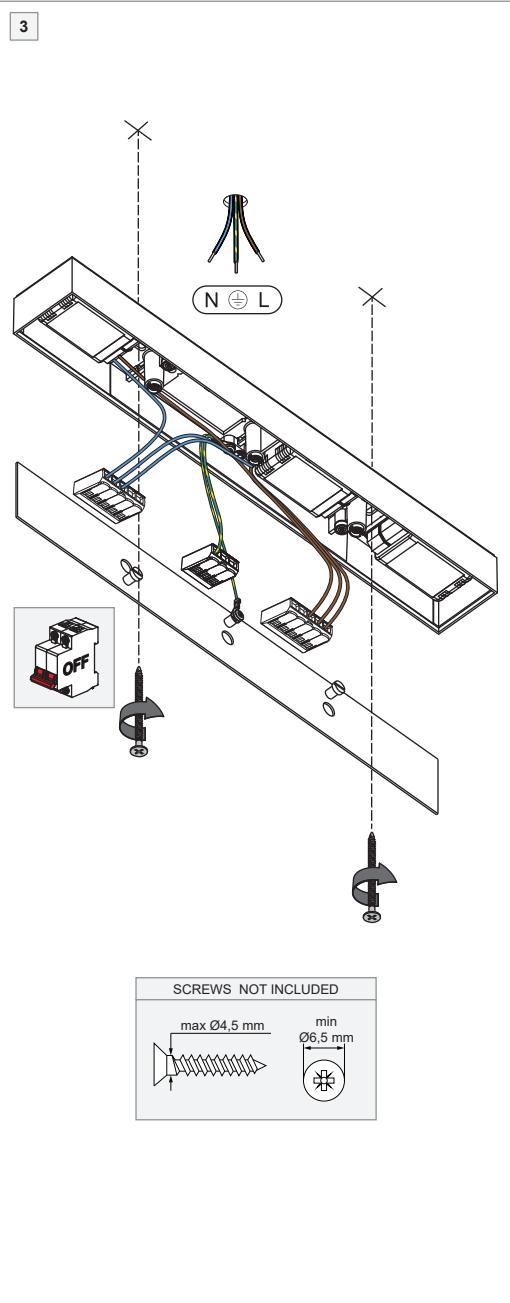

Ceiling base 420x58 Tre dim GI for 3x jack

134910XX

PREVENTING ELECTROSTATIC DAMAGE

A discharge of static electricity may damage sensitive components. Always be properly grounded when touching leads or circuitry inside the luminaire. Use a wrist strap connected by a ground cord to the housing. Avoid touching the light sources with bare hands.