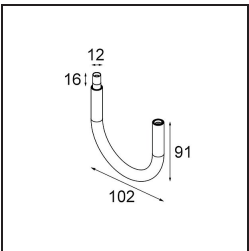

1. **13242309** Modupoint LED Stick Surface Curved 180° White Structure
   13242332 Modupoint LED Stick Surface Curved 180° Black Structure

Installatie Accessoires