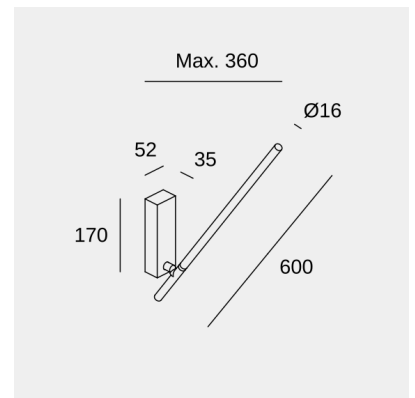

Tubs

Nahtrang Design

Wall fixture Tubs LED 14.1 LED warm-white 3000K ON-OFF Black 428lm

Technical features

- Luminaire total power: 14.1W
- Real lumens: 428
- Real lm/W: 30
- Correlated Colour Temperature (CCT): LED warm-white 3000K
- Lens / reflector angle: HORIZONTAL 125°
- Structure material: Steel, Aluminium
- Structure finish: Black
- Diffuser material: Polycarbonate
- Diffuser finish: Opal
- Driver Brand: HEP
- Voltage / frequency: 220-240V/50-60Hz
- Dimming protocol: ON-OFF
- Power Factor: 0.90
- THD%: 20
- Useful life: 50,000h L80B20
- Warranty: 5 años

Luminotechnic features

- CRI: 90
- MacAdam steps: 3
- Photobiological risk: RGO

Lampholder	Quantity	Light source power (W)
LED	1	11.5W

Image may not match reference. LedsC4 reserves the right to amend any of the product's components. The data related to flux, power and colour temperature may be subject to changes made by the manufacturer.

Tubs

Nahtrang Design

Wall fixture Tubs LED 14.1 LED warm-white 3000K ON-OFF Black 428lm

Logistics

x 16

Net weight (kg): 0.62

Packaged weight (kg): 1.47

Packaging: 135mm x 130mm x 710mm