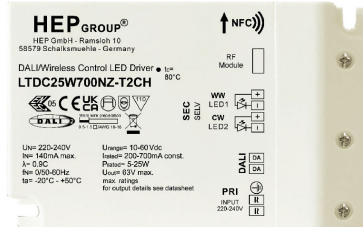

LED POWER SUPPLY 500mA-DC 2CH TW DIM5 21012 0355

Image may differ from the actual product

[View on website](#)

General info

LOCATION	indoor
CUTOUT SHAPE/SIZE (MM)	round - 85
INGRESS PROTECTION	IP20
WEIGHT (KG)	0.2
INFORMATION	DALI DT8 OUTPUT: 500mA / 25W / 10-50V-DC $\lambda > 0,9$ Inrush current : 35A - 80 μ s @ 230V-AC Max. 46 units on circuit breaker B 16A @ 230V-AC