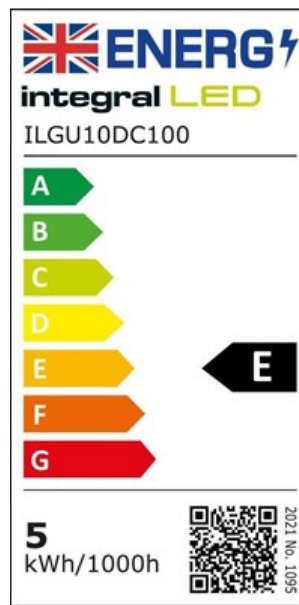

Packaging

Package Weight (g):	42
Package Length (mm):	55
Package Width (mm):	55
Package Depth (mm):	60

Portal.integral-led.com