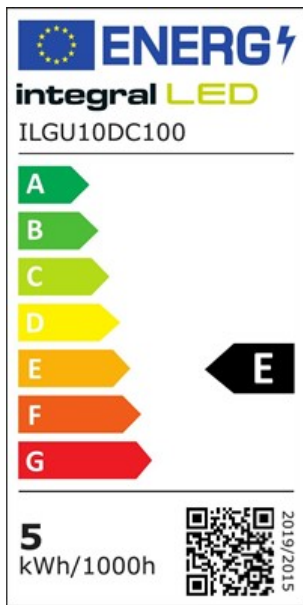

Packaging

Package Weight (g):	42
Package Length (mm):	55
Package Width (mm):	55
Package Depth (mm):	60

Portal.integral-led.com