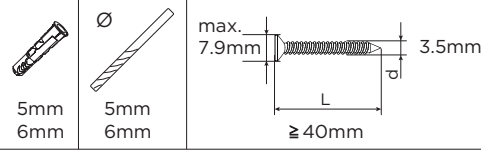

STREX SYSTEM surface

INSTALLATION INSTRUCTIONS | JUNE 2021

COMPONENTS

Cutting

Ceiling fixing with screw

STREX SYSTEM surface

INSTALLATION INSTRUCTIONS | JUNE 2021

STREX SYSTEM suspended

INSTALLATION INSTRUCTIONS | JUNE 2021

COMPONENTS

Cutting

STREX SYSTEM suspended

INSTALLATION INSTRUCTIONS | JUNE 2021

cable specification