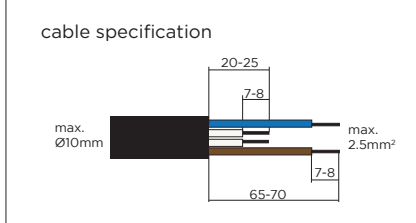

STREX SYSTEM surface

INSTALLATION INSTRUCTIONS | JUNE 2021

COMPONENTS

Cutting

Ceiling fixing with screw

STREX SYSTEM surface

INSTALLATION INSTRUCTIONS | JUNE 2021

STREX SYSTEM suspended

INSTALLATION INSTRUCTIONS | JUNE 2021

COMPONENTS

Cutting

STREX SYSTEM suspended

INSTALLATION INSTRUCTIONS | JUNE 2021

cable specification