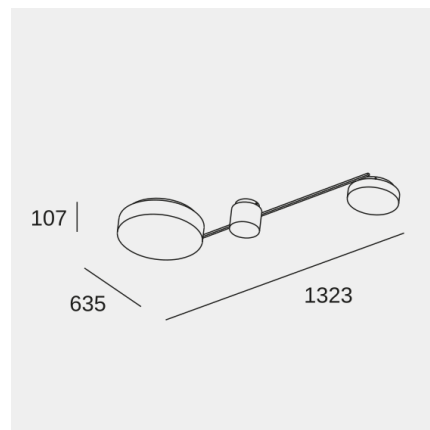

Spark Triplex Ø390mm + Ø240mm + Ø140mm

Joel Karlson

Ceiling fixture Spark Triplex Ø390mm + Ø240mm + Ø140mm LED 68.5 SW 2700-3000-4000K DALI Black 3159lm

Technical features

Luminaire total power: 68.5W
 Real lumens: 3159 (3000K)
 Real lm/W: 46
 Correlated Colour Temperature (CCT): SW 2700-3000-4000K
 Structure material: Steel
 Structure finish: Black
 Diffuser material: Glass
 Diffuser finish: OPAL
 Driver Brand: TCI
 Voltage / frequency: 220-240V/50-60Hz
 Dimming protocol: DALI
 Power Factor: 0.95
 Useful life: 50,000h L80B20
 Warranty: 5 años
 Easily recyclable luminaire

Luminotechnic features

CRI: 90
 MacAdam steps: 3
 Photobiological risk: RGO

Lampholder	Quantity	Light source power (W)
LED	1	63.2W

Image may not match reference. LedsC4 reserves the right to amend any of the product's components. The data related to flux, power and colour temperature may be subject to changes made by the manufacturer.

Spark Triplex Ø390mm + Ø240mm + Ø140mm

Joel Karlson

Ceiling fixture Spark Triplex Ø390mm + Ø240mm + Ø140mm LED 68.5 SW 2700-3000-4000K DALI Black 3159lm

Logistics

x 1

Net weight (kg): 5.73

Packaged weight (kg): 8.69

Packaging: 1400mm x 640mm x
210mm

Light application

Image may not match reference. LedsC4 reserves the right to amend any of the product's components. The data related to flux, power and colour temperature may be subject to changes made by the manufacturer.