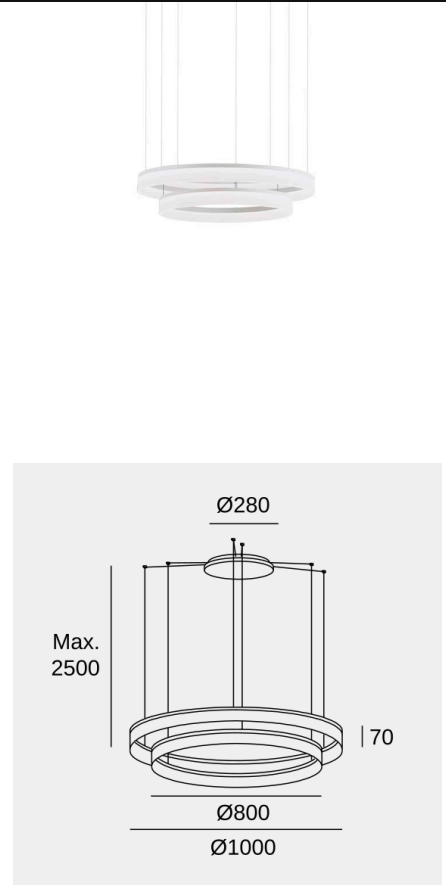

Circ Ø800 + Ø1000

Josep Patsi

Pendant Circ Ø800 + Ø1000 LED 72 LED warm-white 3000K ON-OFF White 6171lm

Technical features

- Luminaire total power: 72W
- Real lumens: 6171
- Real lm/W: 86
- Correlated Colour Temperature (CCT): LED warm-white 3000K
- Lens / reflector angle: HORIZONTAL 146°
- UGR: <=19
- Structure material: Aluminium, Steel
- Structure finish: White
- Diffuser material: Methacrylate
- Diffuser finish: Tinted
- Driver Brand: MEANWELL
- Voltage / frequency: 100-240V/50-60Hz
- Dimming protocol: ON-OFF
- Power Factor: 0.95
- Useful life: 50,000h L80B20
- Warranty: 5 años

Luminotechnic features

- Luminance C0°G65°: 1251
- Luminance C90°G65°: 1248
- CRI: 80
- MacAdam steps: 5
- Photobiological risk: RG0

UGR		Lampholder	Quantity	Light source power (W)
S=0.250				
Ceiling / cavity	0.7	LED	1	67W
Walls	0.5			
Working Plane	0.2			
Room dimensions	X=4H, Y=8H			
UGR crosswise	17.4			
UGR lengthwise	17.3			

Circ Ø800 + Ø1000

Josep Patsi

Pendant Circ Ø800 + Ø1000 LED 72 LED warm-white 3000K ON-OFF White 6171lm

Logistics

x 1

Net weight (kg): 9.565

Packaged weight (kg): 15.215

Packaging: 900mm x 140mm x
900mm

Circ Ø800 + Ø1000

Josep Patsi

Pendant Circ Ø800 + Ø1000 LED 72 LED warm-white 3000K ON-OFF White 6171lm

Optional accessories

71-2241-00-00

Controller with remote control

Structure material: NA
Dimensions: 60 x NA x 114
Net weight (kg): 0.18