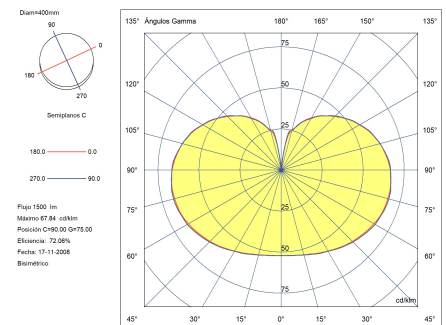

Nimes

Pendant Nimes E27 15W Satin nickel 1081lm

Technical features

- Luminaire total power: 15W
- Structure material: Steel
- Structure finish: Satin nickel
- Diffuser material: Glass
- Diffuser finish: Opal
- Max. size of light bulb: 230/90 mm
- Recommended light bulb: E27
- Voltage / frequency: 220-240V/50-60Hz
- Warranty: 5 años
- Easily recyclable luminaire

Luminotechnic features

- Luminance C0°G65°: 595
- Luminance C90°G65°: 597

Lampholder	Quantity	Light source power (W)
E27	1	Max. power 15W

Photometric test performed with a standard bulb

Image may not match reference. LedsC4 reserves the right to amend any of the product's components. The data related to flux, power and colour temperature may be subject to changes made by the manufacturer.