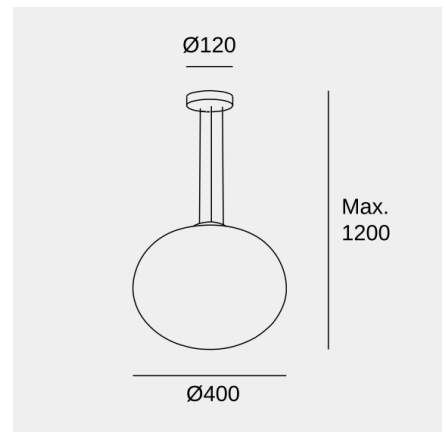

Nimes

Pendant Nimes E27 15W Satin nickel 1081lm

Technical features

- Luminaire total power: 15W
- Structure material: Steel
- Structure finish: Satin nickel
- Diffuser material: Glass
- Diffuser finish: Opal
- Max. size of light bulb: 230/90 mm
- Recommended light bulb: E27
- Voltage / frequency: 220-240V/50-60Hz
- Warranty: 5 años
- Easily recyclable luminaire

Luminotechnic features

- Luminance C0°G65°: 595
- Luminance C90°G65°: 597

Lampholder	Quantity	Light source power (W)
E27	1	Max. power 15W

Photometric test performed with a standard bulb

Image may not match reference. LedsC4 reserves the right to amend any of the product's components. The data related to flux, power and colour temperature may be subject to changes made by the manufacturer.

Nimes

Pendant Nimes E27 15 Satin nickel 1081lm

Logistics

x 1

Net weight (kg): 2.4

Packaged weight (kg): 3.87

Packaging: 485mm x 420mm x
555mm

Light application